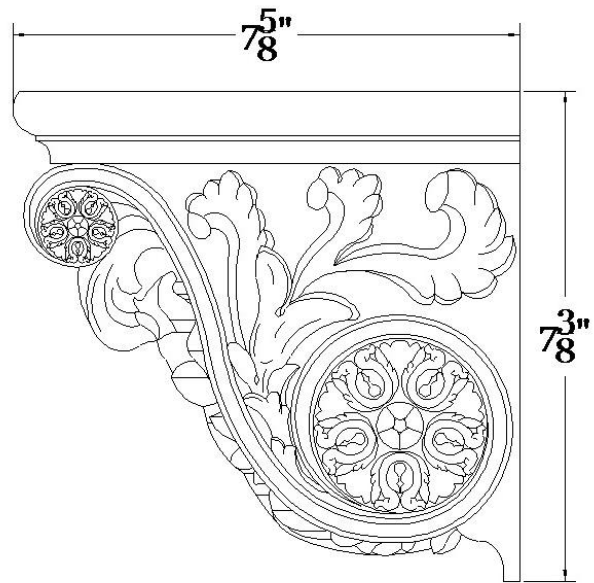

CHADSWORTH COLUMNS

1-800-COLUMNS

DECORATIVE PLASTER CORBELS

Quantity:

Material: Plaster

Name: Renaissance Corbel

Part #: COR-2972P-6

Dimensions:

(W): 10" x (D): 7-5/8" x (H): 7-3/8"

APPROVED _____

APPROXIMATE LEAD TIME ____ WEEK(S)
AFTER APPROVED SHOP DRAWINGS

CHADSWORTH'S 1.800.COLUMNS

277 NORTH FRONT STREET
HISTORIC WILMINGTON, NC 28401

www.COLUMNS.com