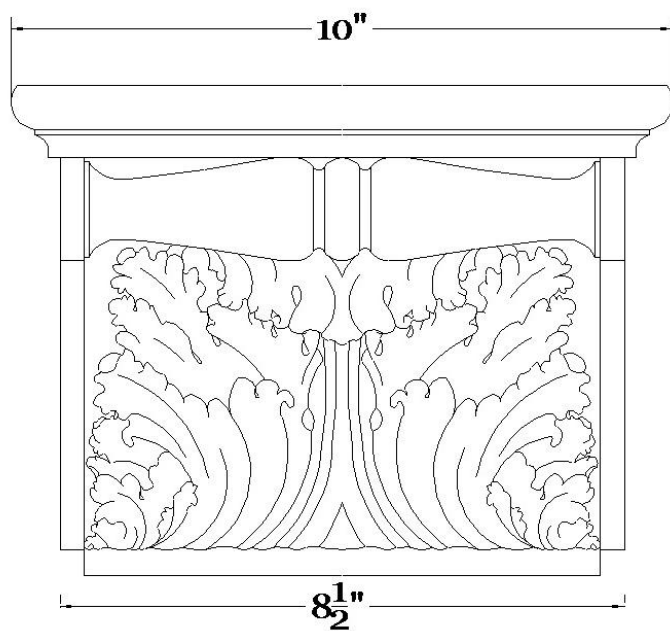

CHADSWORTH COLUMNS

1-800-COLUMNS

DECORATIVE PLASTER CORBELS

Quantity:

Material: Plaster

Name: Renaissance Corbel

Part #: COR-2972P-6

Dimensions:

(W): 10" x (D): 7-5/8" x (H): 7-3/8"

APPROVED _____

APPROXIMATE LEAD TIME ____ WEEK(S)
AFTER APPROVED SHOP DRAWINGS

CHADSWORTH'S 1.800.COLUMNS

277 NORTH FRONT STREET
HISTORIC WILMINGTON, NC 28401

www.COLUMNS.com