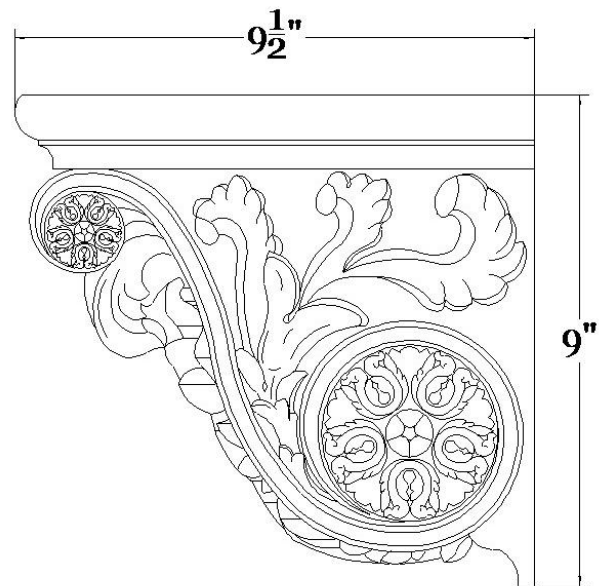

# CHADSWORTH COLUMNS

1-800-COLUMNS

## DECORATIVE PLASTER CORBELS

**Quantity:**

**Material:** Plaster

**Name:** Renaissance Corbel

**Part #:** COR-3972P-6

**Dimensions:**

(W): 12" x (D): 9-1/2" x (H): 9"

APPROVED \_\_\_\_\_

APPROXIMATE LEAD TIME \_\_\_\_ WEEK(S)  
AFTER APPROVED SHOP DRAWINGS

**CHADSWORTH'S 1.800.COLUMNS**

277 NORTH FRONT STREET  
HISTORIC WILMINGTON, NC 28401

[www.COLUMNS.com](http://www.COLUMNS.com)

CUSTOMER  
\_\_\_\_\_