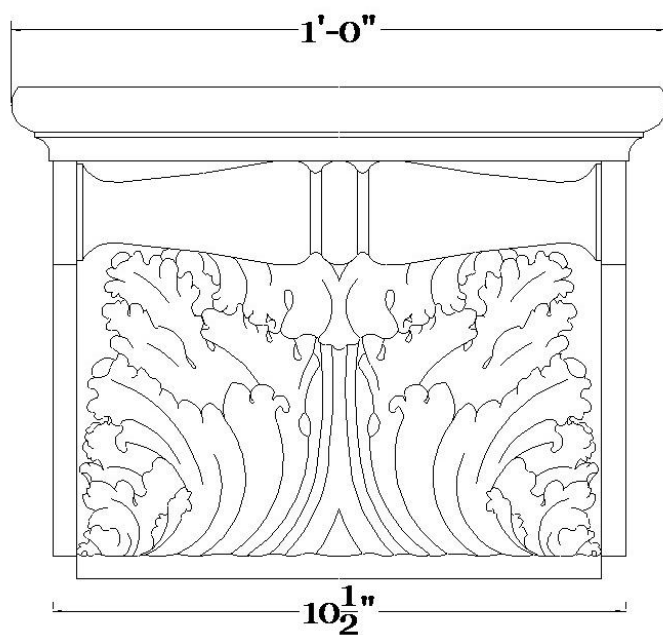

# CHADSWORTH COLUMNS

1-800-COLUMNS

## DECORATIVE PLASTER CORBELS

**Quantity:**

**Material:** Plaster

**Name:** Renaissance Corbel

**Part #:** COR-3972P-6

**Dimensions:**

(W): 12" x (D): 9-1/2" x (H): 9"

APPROVED \_\_\_\_\_

APPROXIMATE LEAD TIME \_\_\_\_ WEEK(S)  
AFTER APPROVED SHOP DRAWINGS

**CHADSWORTH'S 1.800.COLUMNS**

277 NORTH FRONT STREET  
HISTORIC WILMINGTON, NC 28401

[www.COLUMNS.com](http://www.COLUMNS.com)

CUSTOMER  
\_\_\_\_\_