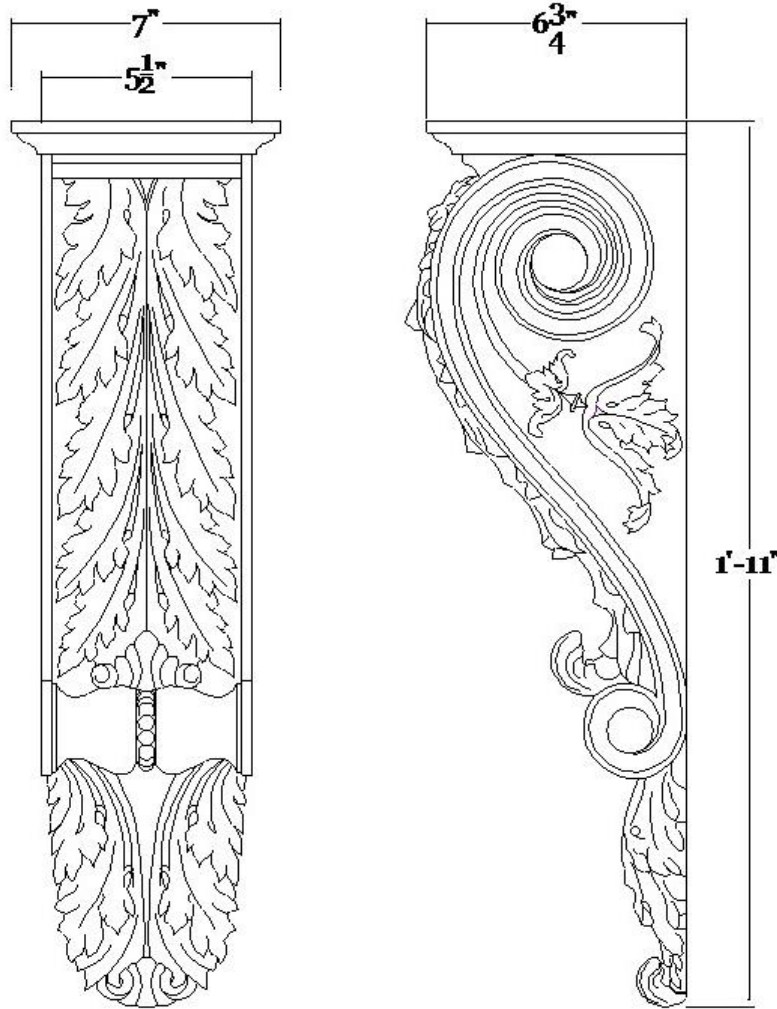

CHADSWORTH COLUMNS

1-800-COLUMNS

DECORATIVE PLASTER CORBELS

Quantity:

Material: Plaster

Name: Renaissance Corbel

Part #: COR-4672P-6

Dimensions:

(W): 7" x (D): 6-3/4" x (H): 23"

APPROVED _____

APPROXIMATE LEAD TIME ____ WEEK(S)
AFTER APPROVED SHOP DRAWINGS

CHADSWORTH'S 1.800.COLUMNS

277 NORTH FRONT STREET
HISTORIC WILMINGTON, NC 28401

www.COLUMNS.com