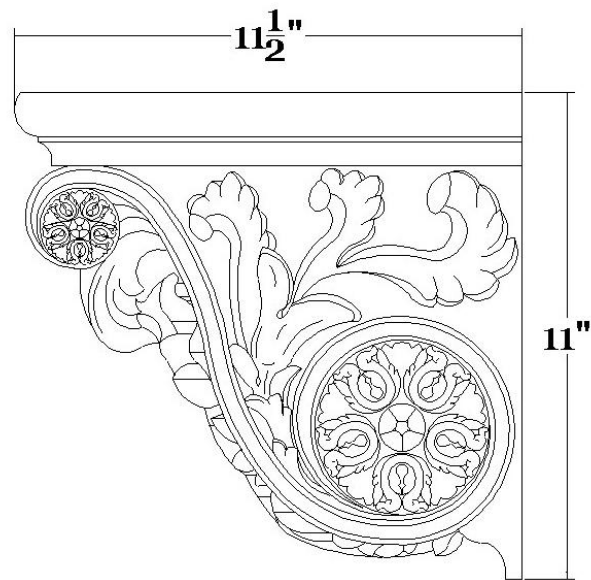

CHADSWORTH COLUMNS

1-800-COLUMNS

DECORATIVE PLASTER CORBELS

Quantity:

Material: Plaster

Name: Renaissance Corbel

Part #: COR-4972P-6

Dimensions:

(W): 15" x (D): 11-1/2" x (H): 11"

APPROVED _____

APPROXIMATE LEAD TIME ____ WEEK(S)
AFTER APPROVED SHOP DRAWINGS

CHADSWORTH'S 1.800.COLUMNS

277 NORTH FRONT STREET
HISTORIC WILMINGTON, NC 28401

www.COLUMNS.com