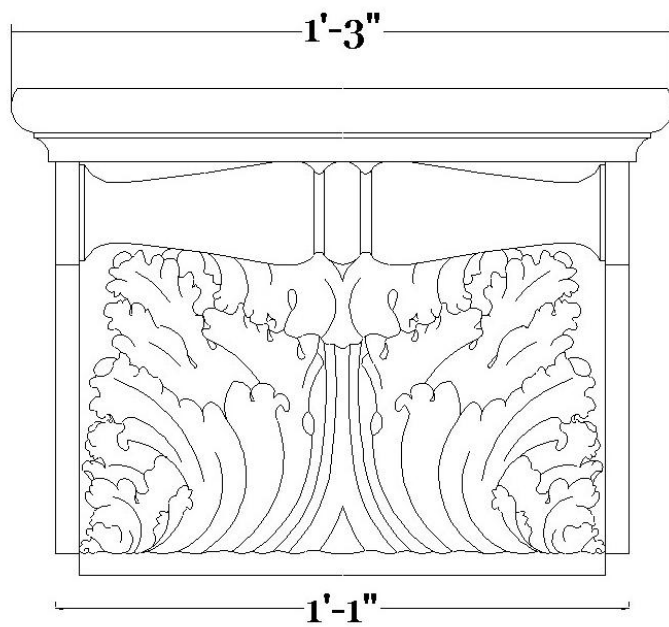

CHADSWORTH COLUMNS

1-800-COLUMNS

DECORATIVE PLASTER CORBELS

Quantity:

Material: Plaster

Name: Renaissance Corbel

Part #: COR-4972P-6

Dimensions:

(W): 15" x (D): 11-1/2" x (H): 11"

APPROVED _____

APPROXIMATE LEAD TIME ____ WEEK(S)
AFTER APPROVED SHOP DRAWINGS

CHADSWORTH'S 1.800.COLUMNS

277 NORTH FRONT STREET
HISTORIC WILMINGTON, NC 28401

www.COLUMNS.com