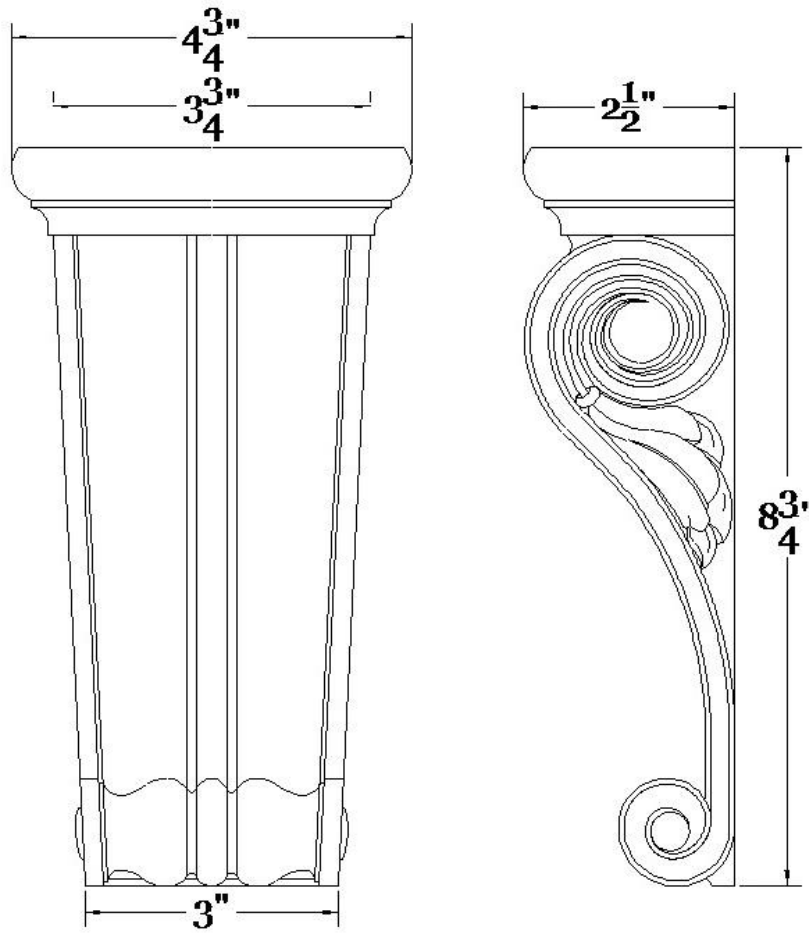

CHADSWORTH COLUMNS

1-800-COLUMNS

DECORATIVE PLASTER CORBELS

Quantity:
Material: Plaster

Name: Classic Keystone Corbel
Part #: COR-5282P-6

Dimensions: (W): 4-3/4" > 3" x (D): 2-1/2" x (H): 8-3/4"

APPROVED _____

APPROXIMATE LEAD TIME ____ WEEK(S)
AFTER APPROVED SHOP DRAWINGS

CHADSWORTH'S 1.800.COLUMNS

277 NORTH FRONT STREET
HISTORIC WILMINGTON, NC 28401

www.COLUMNS.com

CUSTOMER
