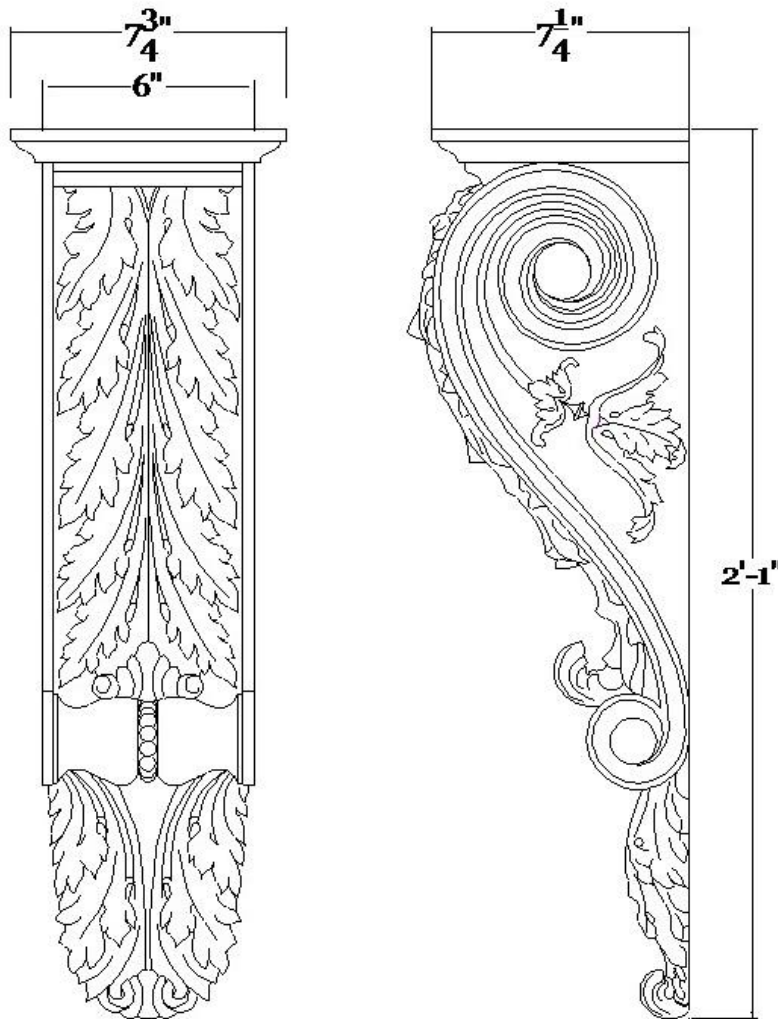

CHADSWORTH COLUMNS

1-800-COLUMNS

DECORATIVE PLASTER CORBELS

Quantity:
Material: Plaster

Name: Renaissance Corbel
Part #: COR-5672P-6

Dimensions:
(W): 7-3/4" x (D): 7-1/4" x (H): 25"

APPROVED _____

APPROXIMATE LEAD TIME ____ WEEK(S)
AFTER APPROVED SHOP DRAWINGS