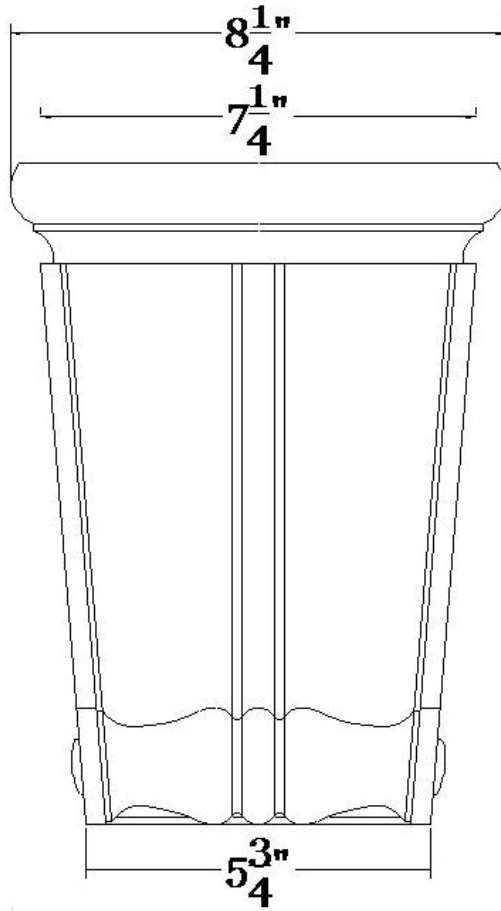

CHADSWORTH COLUMNS

1-800-COLUMNS

DECORATIVE PLASTER CORBELS

Quantity: _____

Material: Plaster

Name: Classic Keystone Corbel

Part #: COR-6282P-6

Dimensions: (W): 8-1/4" > 5-3/4" x

(D): 4" x (H): 11"

APPROVED _____

APPROXIMATE LEAD TIME ____ WEEK(S)
AFTER APPROVED SHOP DRAWINGS

CHADSWORTH'S 1.800.COLUMNS

277 NORTH FRONT STREET
HISTORIC WILMINGTON, NC 28401

www.COLUMNS.com

CUSTOMER
