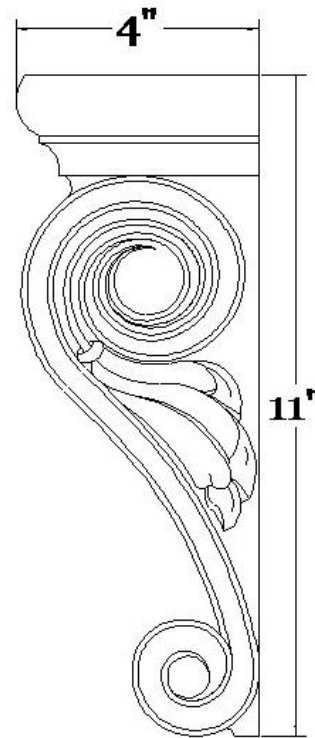

CHADSWORTH COLUMNS

1-800-COLUMNS

DECORATIVE PLASTER CORBELS

Quantity: _____

Material: Plaster

Name: Classic Keystone Corbel

Part #: COR-6282P-6

Dimensions: (W): 8-1/4" > 5-3/4" x

(D): 4" x (H): 11"

APPROVED _____

APPROXIMATE LEAD TIME ____ WEEK(S)
AFTER APPROVED SHOP DRAWINGS

CHADSWORTH'S 1.800.COLUMNS

277 NORTH FRONT STREET
HISTORIC WILMINGTON, NC 28401

www.COLUMNS.com

CUSTOMER
