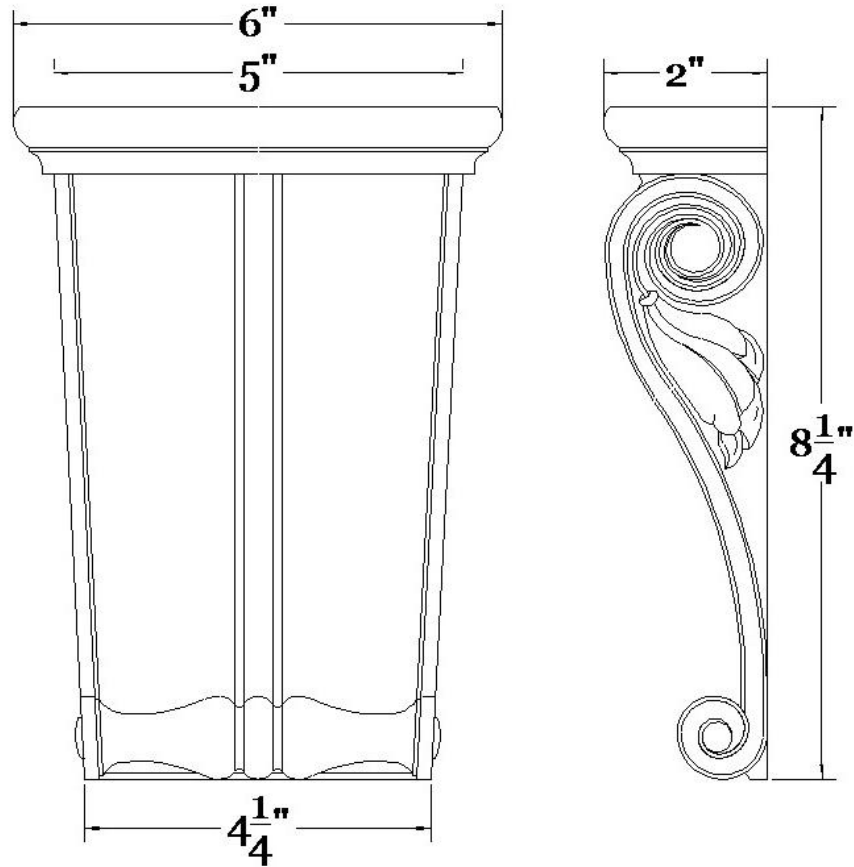

# CHADSWORTH COLUMNS

1-800-COLUMNS

## DECORATIVE PLASTER CORBELS

**Quantity:** \_\_\_\_\_

**Material:** Plaster

**Name:** Classic Keystone Corbel

**Part #:** COR-8282P-6

**Dimensions:** (W): 6" x 4-1/4" x

(D): 2" x (H): 8-1/4"

APPROVED \_\_\_\_\_

APPROXIMATE LEAD TIME \_\_\_\_ WEEK(S)  
AFTER APPROVED SHOP DRAWINGS

**CHADSWORTH'S 1.800.COLUMNS**

277 NORTH FRONT STREET  
HISTORIC WILMINGTON, NC 28401

[www.COLUMNS.com](http://www.COLUMNS.com)

\_\_\_\_\_  
**CUSTOMER**