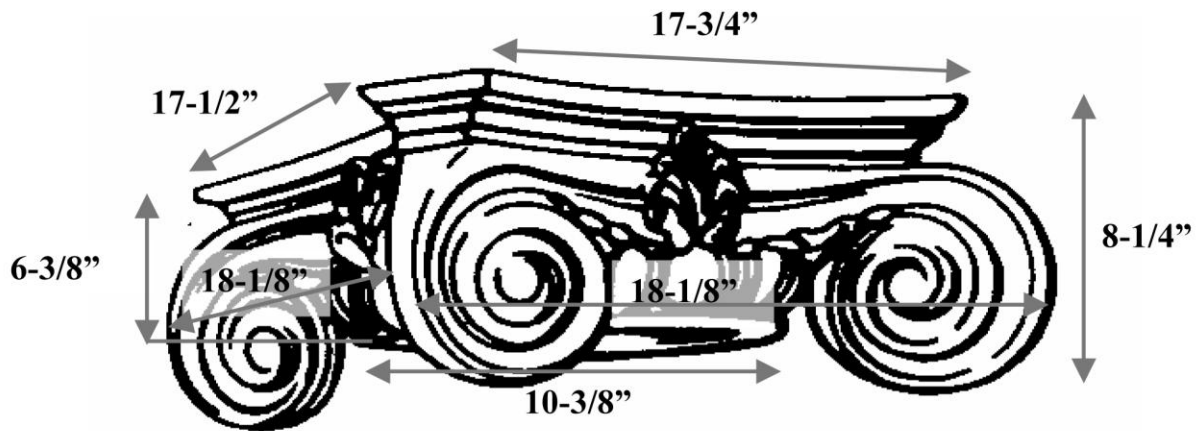

CHADSWORTH COLUMNS

1-800-COLUMNS | www.COLUMNS.com | shop.columns.com

EMPIRE CAPITAL FOR A 12" COLUMN

Quantity:	Name: Empire	Diameter: 10-3/8"
Material: PolyStone® Composite	Part #: DECO-E-10-3/8-CM-A-9	Height: 6-3/8"
Load-Bearing: Yes	Column Size: 12"	Abacus: 17-3/4" x 17-1/2"

FULL ROUND

3/4 CORNER ROUND

2/3 CHORD ROUND

HALF ROUND

3/4 CHORD ROUND

SLIDE-ON ROUND

SPLIT FOR REASSEMBLY

APPROVED BY _____
DATE _____