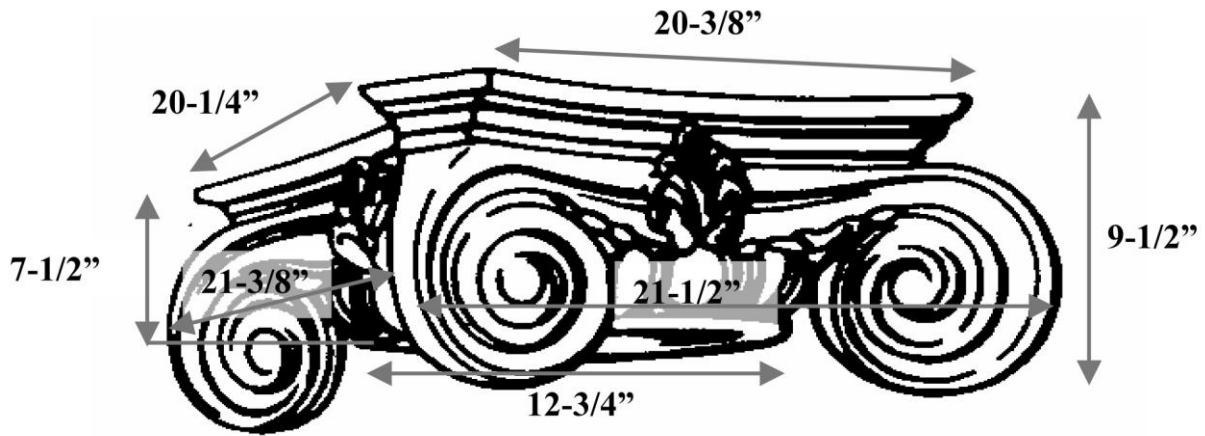

CHADSWORTH COLUMNS

1-800-COLUMNS | www.COLUMNS.com | shop.columns.com

EMPIRE CAPITAL FOR A 14" COLUMN

Quantity:	Name: Empire	Diameter: 12-3/4"
Material: PolyStone® Composite	Part #: DECO-E-12-3/4-CM-A-9	Height: 7-1/2"
Load-Bearing: Yes	Column Size: 14"	Abacus: 20-3/8" x 20-1/4"

FULL ROUND

3/4 CORNER ROUND

2/3 CHORD ROUND

HALF ROUND

3/4 CHORD ROUND

SLIDE-ON ROUND

SPLIT FOR REASSEMBLY

APPROVED BY