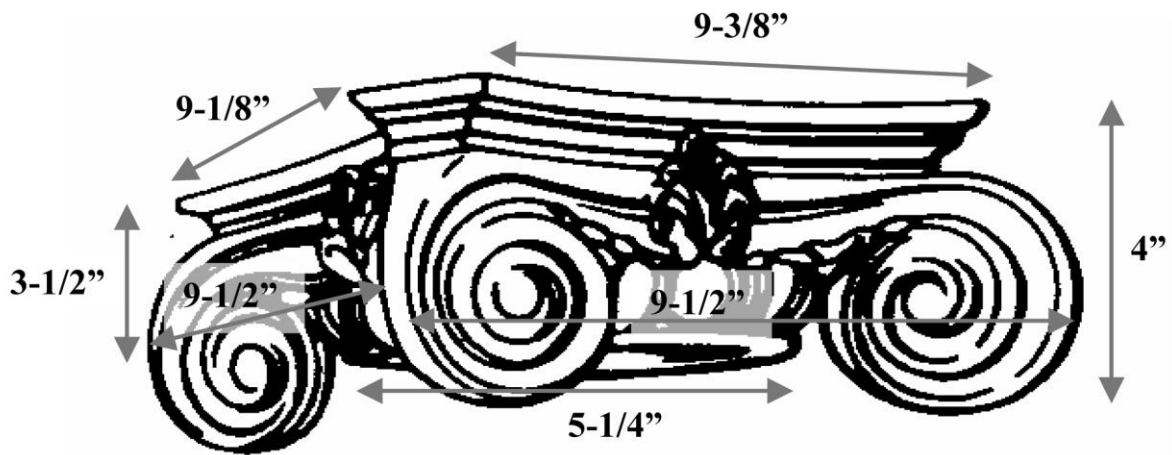

CHADSWORTH COLUMNS

1-800-COLUMNS | www.COLUMNS.com | shop.columns.com

EMPIRE CAPITAL FOR A 6" COLUMN

Quantity:	Name: Empire	Diameter: 5-1/4"
Material: PolyStone® Composite	Part #: DECO-E-05-1/4-CM-A-9	Height: 3-1/2"
Load-Bearing: Yes	Column Size: 6"	Abacus: 9-3/8" x 9-1/8"

FULL ROUND

3/4 CORNER ROUND

2/3 CHORD ROUND

HALF ROUND

3/4 CHORD ROUND

SLIDE-ON ROUND

SPLIT FOR REASSEMBLY

APPROVED BY