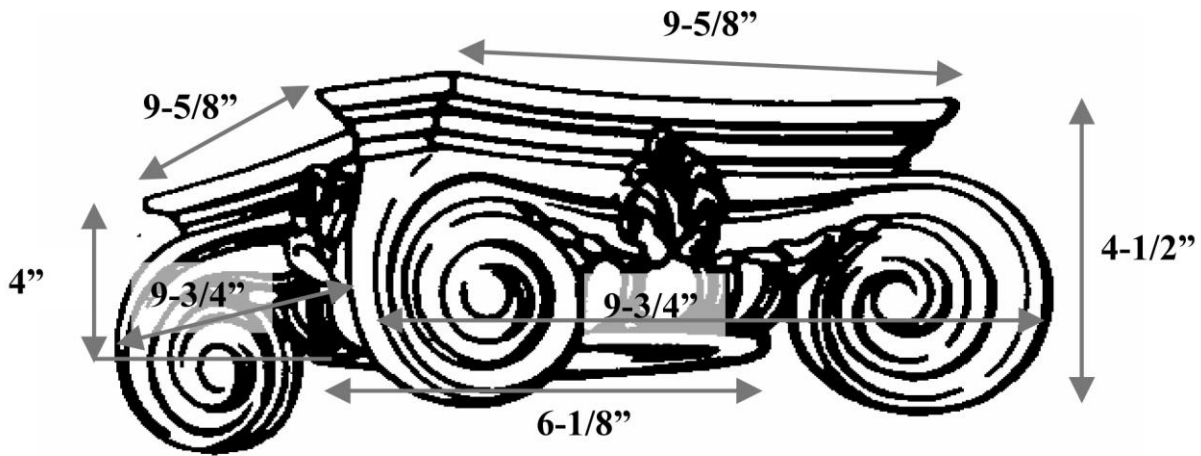

## EMPIRE CAPITAL FOR AN 8" COLUMN

<b>Quantity:</b>	<b>Name:</b> Empire	<b>Diameter:</b> 6-1/8"
<b>Material:</b> PolyStone® Composite	<b>Part #:</b> DECO-E-06-1/8-CM-A-9	<b>Height:</b> 4"
<b>Load-Bearing:</b> Yes	<b>Column Size:</b> 8"	<b>Abacus:</b> 9-5/8" x 9-5/8"