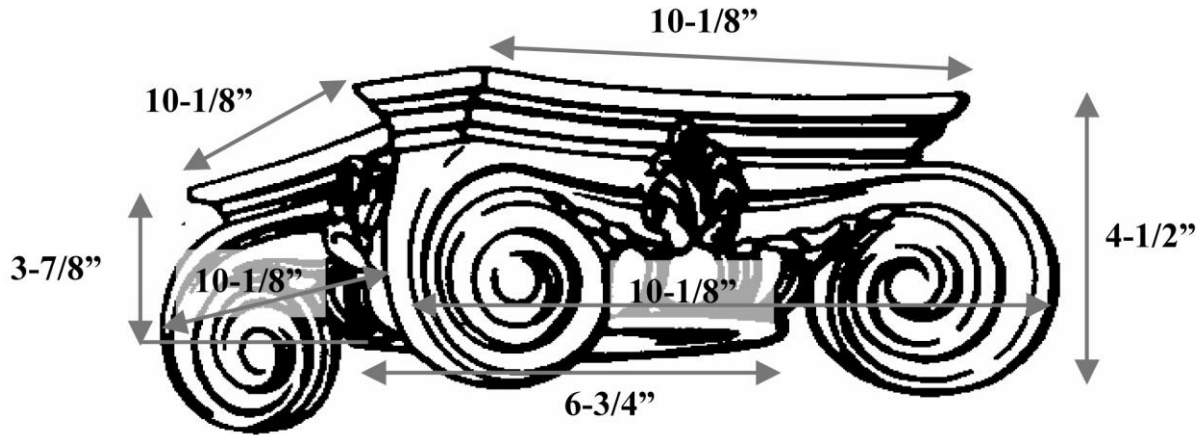

CHADSWORTH COLUMNS

1-800-COLUMNS | www.COLUMNS.com | shop.columns.com

EMPIRE CAPITAL FOR AN 8" COLUMN

Quantity:	Name: Empire	Diameter: 6-3/4"
Material: PolyStone® Composite	Part #: DECO-E-06-3/4-CM-A-9	Height: 3-7/8"
Load-Bearing: Yes	Column Size: 8"	Abacus: 10-1/8" x 10-1/8"

FULL ROUND

3/4 CORNER ROUND

2/3 CHORD ROUND

HALF ROUND

3/4 CHORD ROUND

SLIDE-ON ROUND

SPLIT FOR REASSEMBLY

APPROVED BY