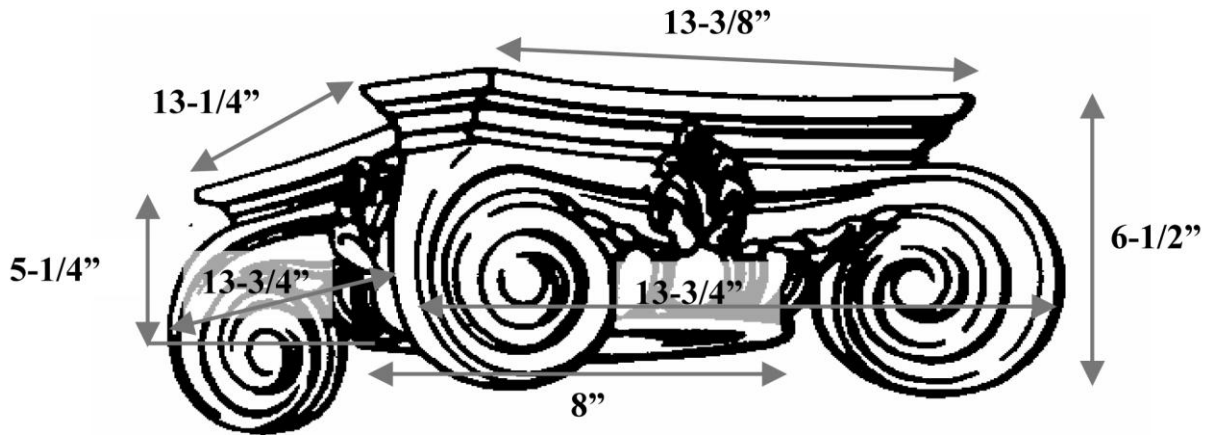

CHADSWORTH COLUMNS

1-800-COLUMNS | www.COLUMNS.com | shop.columns.com

EMPIRE CAPITAL FOR AN 8" COLUMN

Quantity:	Name: Empire	Diameter: 8"
Material: PolyStone® Composite	Part #: DECO-E-08-CM-A-9	Height: 5-1/4"
Load-Bearing: Yes	Column Size: 8"	Abacus: 13-3/8" x 13-1/4"

FULL ROUND

3/4 CORNER ROUND

2/3 CHORD ROUND

HALF ROUND

3/4 CHORD ROUND

SLIDE-ON ROUND

SPLIT FOR REASSEMBLY

APPROVED BY