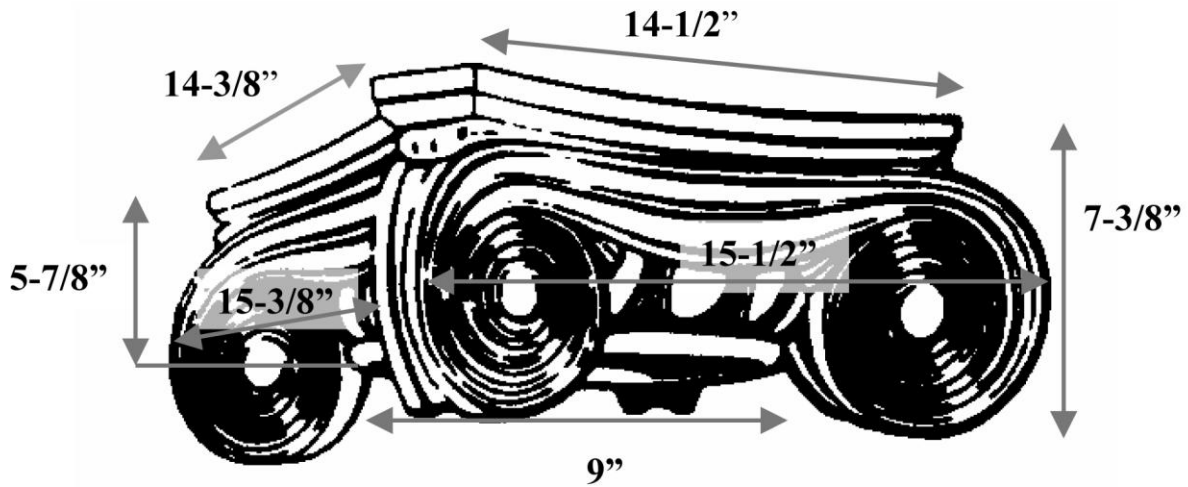

## GREEK ANGULAR IONIC CAPITAL FOR A 10" COLUMN

<b>Quantity:</b>	<b>Name:</b> Greek Angular Ionic	<b>Diameter:</b> 9"
<b>Material:</b> PolyStone® Composite	<b>Part #:</b> DECO-GAI-09-CM-A-9	<b>Height:</b> 5-7/8"
<b>Load-Bearing:</b> Yes	<b>Column Size:</b> 10"	<b>Abacus:</b> 14-1/2" x 14-3/8"