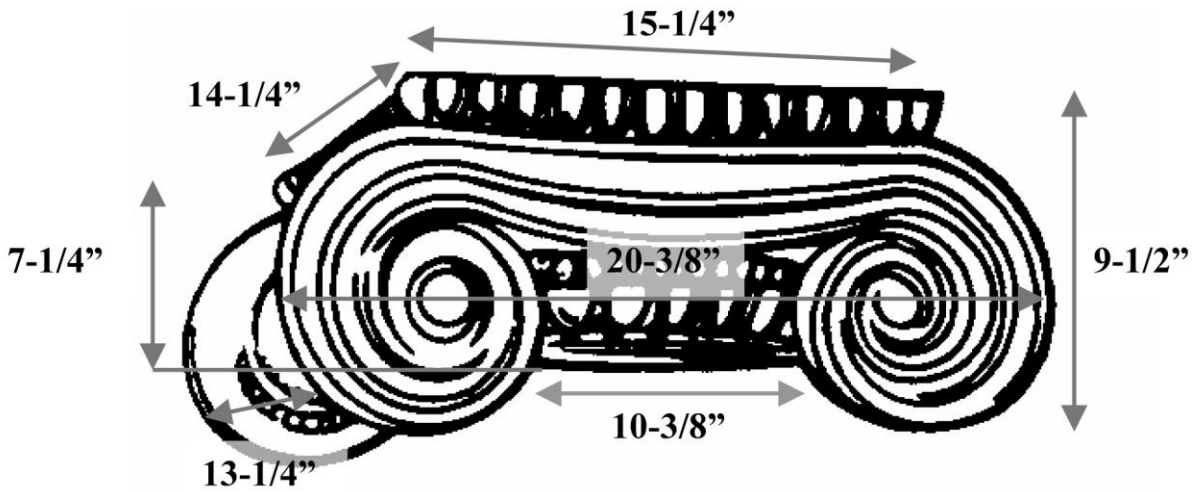

CHADSWORTH COLUMNS

1-800-COLUMNS | www.COLUMNS.com | shop.columns.com

GREEK ERECHTHEUM CAPITAL FOR A 12" COLUMN

Quantity:	Name: Greek Erechtheum	Diameter: 10-3/8"
Material: PolyStone® Composite	Part #: DECO-GE-10-3/8-CM-A-9	Height: 7-1/4"
Load-Bearing: Yes	Column Size: 12"	Abacus: 15-1/4" x 14-1/4"

FULL ROUND

3/4 CORNER ROUND

2/3 CHORD ROUND

HALF ROUND

3/4 CHORD ROUND

SLIDE-ON ROUND

SPLIT FOR REASSEMBLY

APPROVED BY