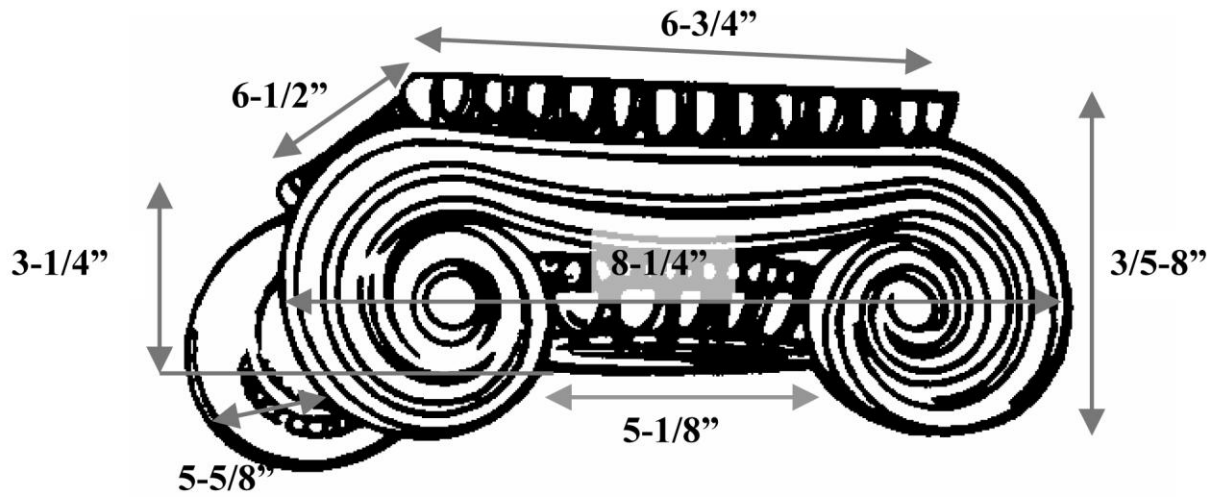

CHADSWORTH COLUMNS

1-800-COLUMNS | www.COLUMNS.com | shop.columns.com

GREEK ERECHTHEUM CAPITAL FOR A 6" COLUMN

Quantity:	Name: Greek Erechtheum	Diameter: 5-1/8"
Material: PolyStone® Composite	Part #: DECO-GE-05-1/8-CM-A-9	Height: 3-1/4"
Load-Bearing: Yes	Column Size: 6"	Abacus: 6-3/4" x 6-1/2"

FULL ROUND

3/4 CORNER ROUND

2/3 CHORD ROUND

HALF ROUND

3/4 CHORD ROUND

SLIDE-ON ROUND

SPLIT FOR REASSEMBLY

APPROVED BY