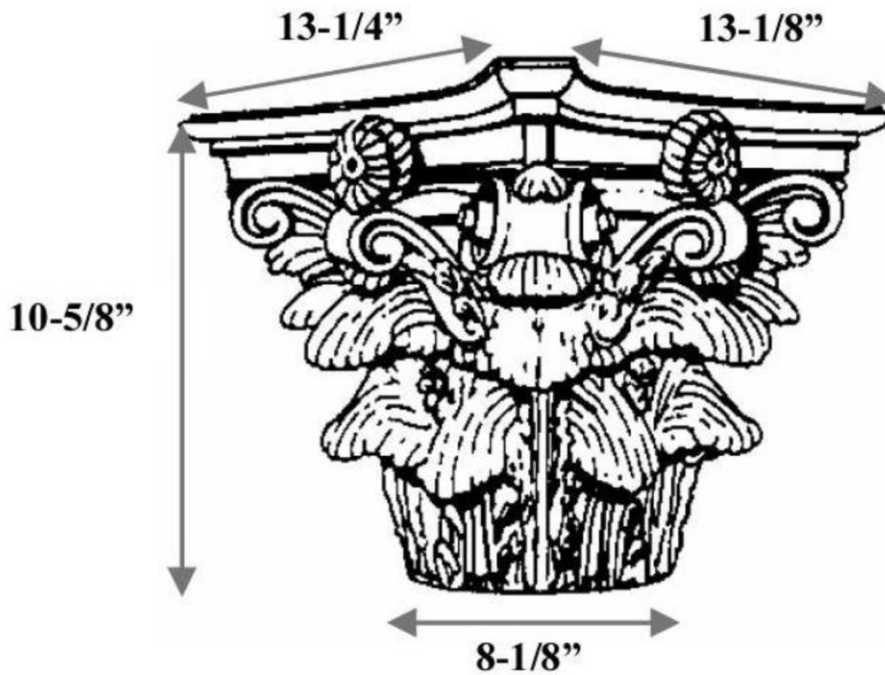

## ROMAN CORINTHIAN CAPITAL FOR A 10" COLUMN

<b>Quantity:</b>	<b>Name:</b> Roman Corinthian	<b>Diameter:</b> 8-1/8"
<b>Material:</b> PolyStone® Composite	<b>Part #:</b> DECO-RC-08-1/8-CM-A-9	<b>Height:</b> 10-5/8"
<b>Load-Bearing:</b> Yes	<b>Column Size:</b> 10"	<b>Abacus:</b> 13-1/4" x 13-1/8"