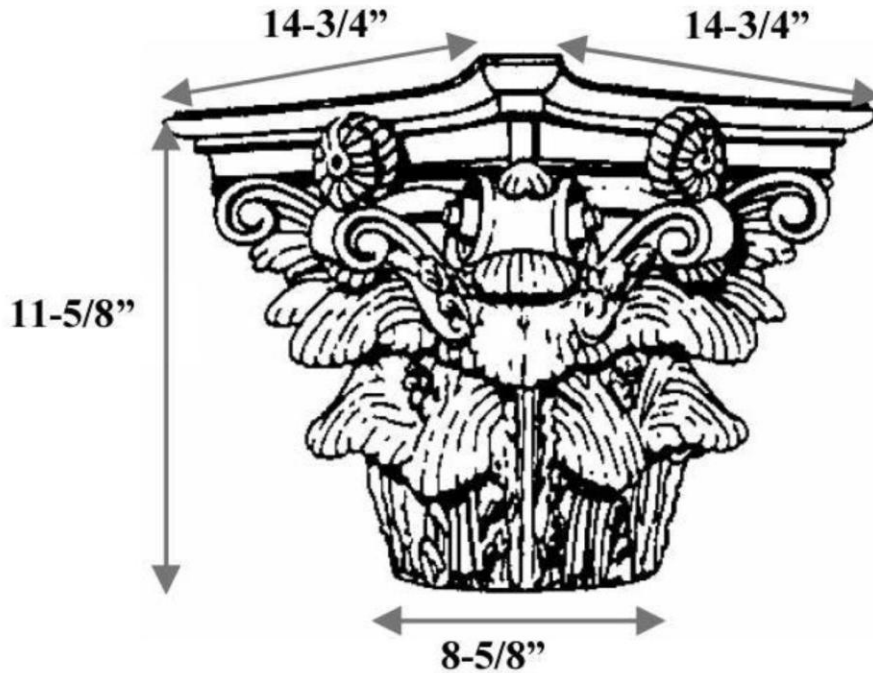

## ROMAN CORINTHIAN CAPITAL FOR A 10" COLUMN

<b>Quantity:</b>	<b>Name:</b> Roman Corinthian	<b>Diameter:</b> 8-5/8"
<b>Material:</b> PolyStone® Composite	<b>Part #:</b> DECO-RC-08-5/8-CM-A-9	<b>Height:</b> 11-5/8"
<b>Load-Bearing:</b> Yes	<b>Column Size:</b> 10"	<b>Abacus:</b> 14-3/4" x 14-3/4"