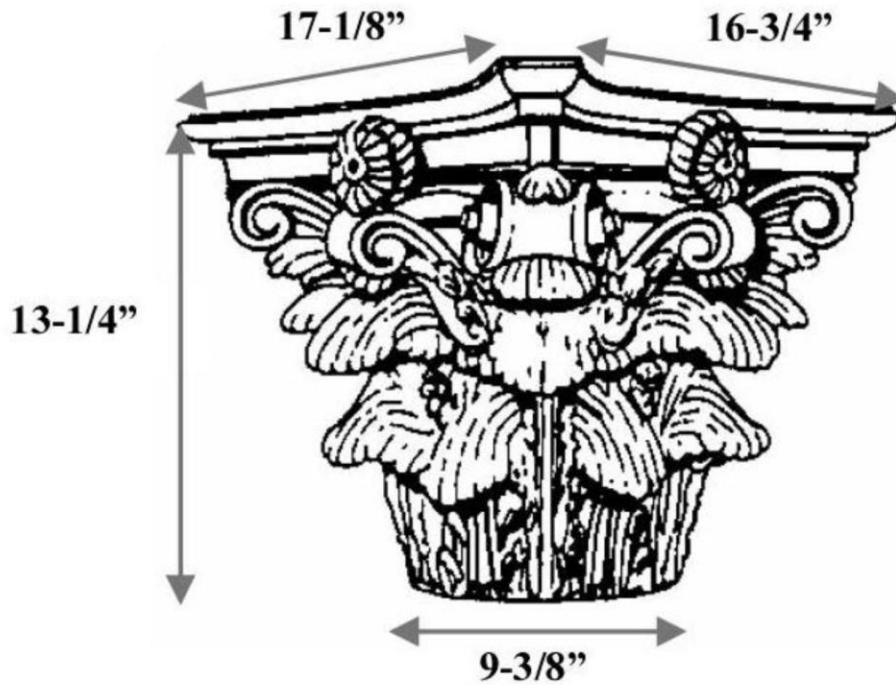

CHADSWORTH COLUMNS

1-800-COLUMNS | www.COLUMNS.com | shop.columns.com

ROMAN CORINTHIAN CAPITAL FOR A 12" COLUMN

Quantity:	Name: Roman Corinthian	Diameter: 9-3/8"
Material: PolyStone® Composite	Part #: DECO-RC-09-3/8-CM-A-9	Height: 13-1/4"
Load-Bearing: Yes	Column Size: 12"	Abacus: 17-1/8" x 16-3/4"

FULL ROUND

3/4 CORNER ROUND

2/3 CHORD ROUND

HALF ROUND

3/4 CHORD ROUND

SLIDE-ON ROUND

SPLIT FOR REASSEMBLY

APPROVED BY