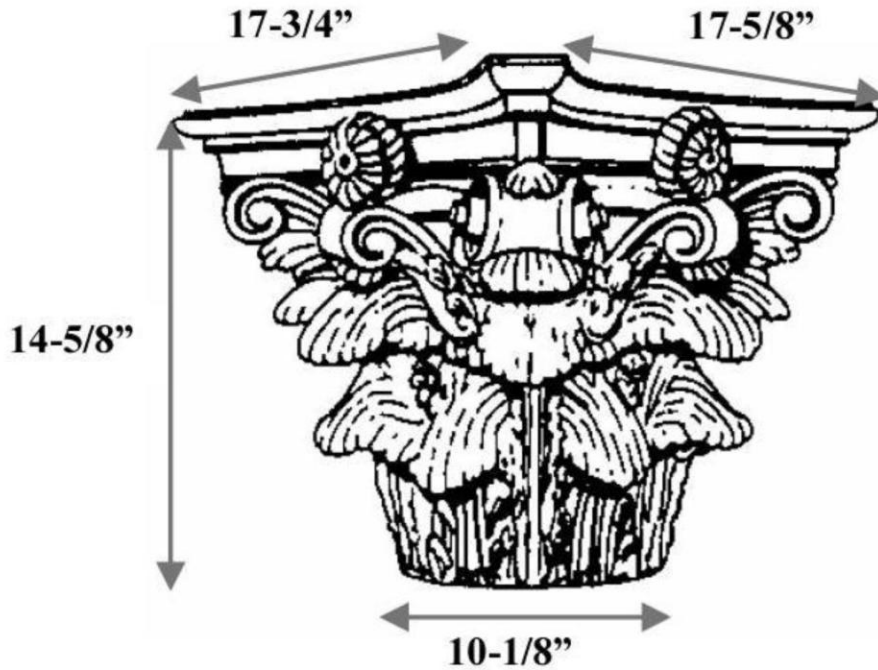

## ROMAN CORINTHIAN CAPITAL FOR A 12" COLUMN

<b>Quantity:</b>	<b>Name:</b> Roman Corinthian	<b>Diameter:</b> 10-1/8"
<b>Material:</b> PolyStone® Composite	<b>Part #:</b> DECO-RC-10-1/8-CM-A-9	<b>Height:</b> 14-5/8"
<b>Load-Bearing:</b> Yes	<b>Column Size:</b> 12"	<b>Abacus:</b> 17-3/4" x 17-5/8"