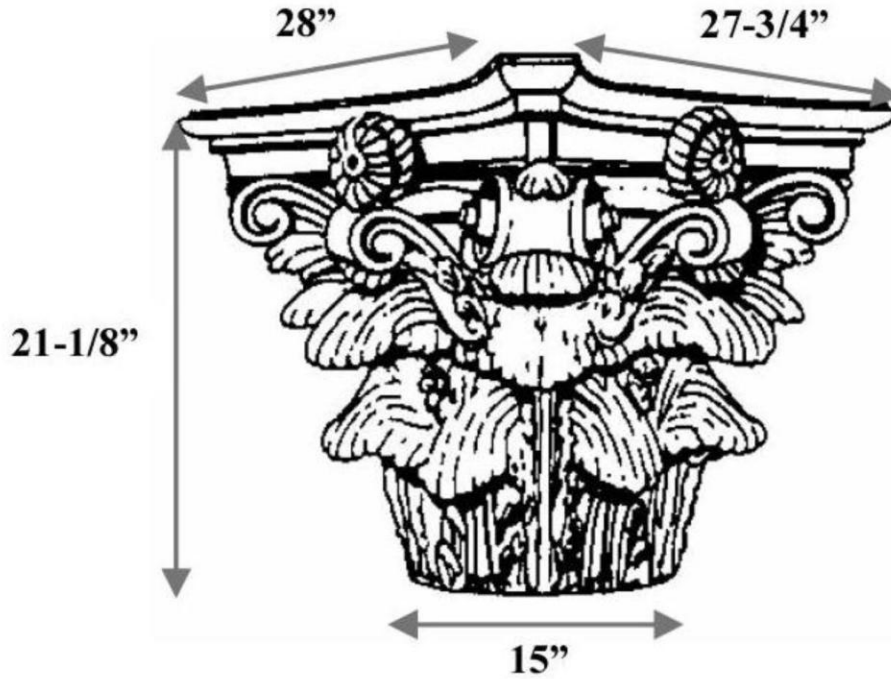

CHADSWORTH COLUMNS

1-800-COLUMNS | www.COLUMNS.com | shop.columns.com

ROMAN CORINTHIAN CAPITAL FOR AN 18" COLUMN

Quantity:	Name: Roman Corinthian	Diameter: 15"
Material: PolyStone® Composite	Part #: DECO-RC-15-CM-A-9	Height: 21-1/8"
Load-Bearing: Yes	Column Size: 18"	Abacus: 28" x 27-3/4"

FULL ROUND

3/4 CORNER ROUND

2/3 CHORD ROUND

HALF ROUND

3/4 CHORD ROUND

SLIDE-ON ROUND

SPLIT FOR REASSEMBLY

APPROVED BY