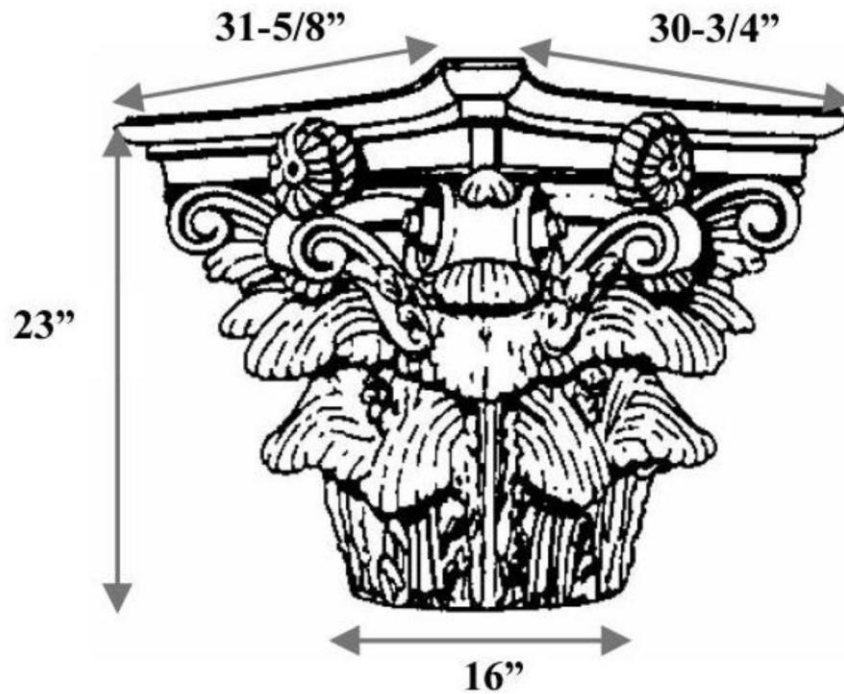

CHADSWORTH COLUMNS

1-800-COLUMNS | www.COLUMNS.com | shop.columns.com

ROMAN CORINTHIAN CAPITAL FOR AN 18" COLUMN

Quantity:	Name: Roman Corinthian	Diameter: 16"
Material: PolyStone® Composite	Part #: DECO-RC-16-CM-A-9	Height: 23" (+ 5/8" Plug)
Load-Bearing: Yes	Column Size: 18"	Abacus: 31-5/8" x 30-3/4"

FULL ROUND

3/4 CORNER ROUND

2/3 CHORD ROUND

HALF ROUND

3/4 CHORD ROUND

SLIDE-ON ROUND

SPLIT FOR REASSEMBLY

APPROVED BY