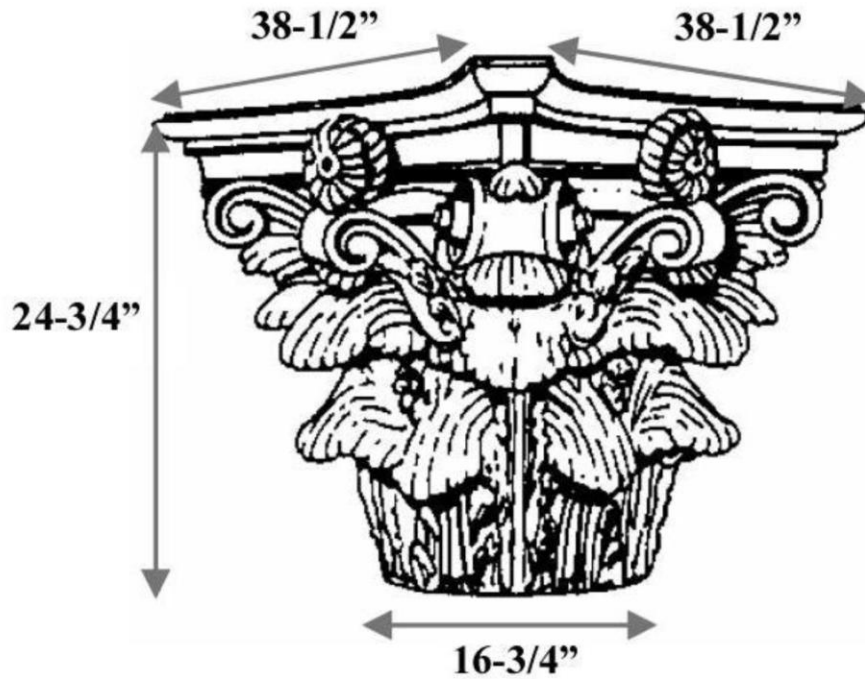

CHADSWORTH COLUMNS

1-800-COLUMNS | www.COLUMNS.com | shop.columns.com

ROMAN CORINTHIAN CAPITAL FOR A 20" COLUMN

Quantity:	Name: Roman Corinthian	Diameter: 16-3/4"
Material: PolyStone® Composite	Part #: DECO-RC-16-3/4-CM-A-9	Height: 24-3/4" (+ 5/8" Plug)
Load-Bearing: Yes	Column Size: 20"	Abacus: 38-1/2" x 38-1/2"

FULL ROUND

3/4 CORNER ROUND

2/3 CHORD ROUND

HALF ROUND

3/4 CHORD ROUND

SLIDE-ON ROUND

SPLIT FOR REASSEMBLY

APPROVED BY _____
DATE _____