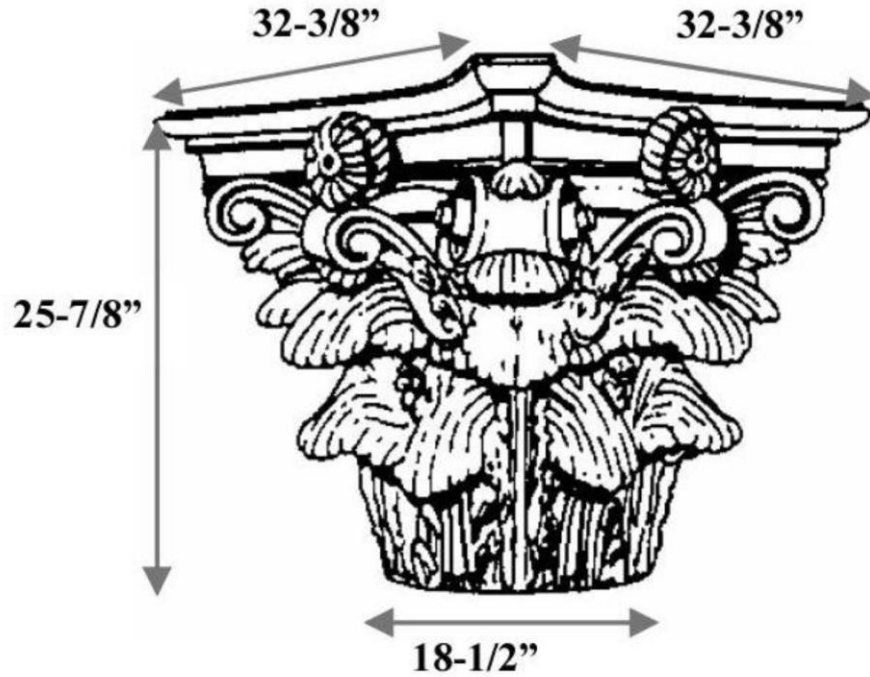

CHADSWORTH COLUMNS

1-800-COLUMNS | www.COLUMNS.com | shop.columns.com

ROMAN CORINTHIAN CAPITAL FOR A 20" COLUMN

Quantity:	Name: Roman Corinthian	Diameter: 18-1/2"
Material: PolyStone® Composite	Part #: DECO-RC-18-1/2-CM-A-9	Height: 25-7/8" (+ 5/8" Plug)
Load-Bearing: Yes	Column Size: 20"	Abacus: 32-3/8" x 32-3/8"

FULL
ROUND

3/4 CORNER
ROUND

2/3 CHORD
ROUND

HALF
ROUND

3/4 CHORD
ROUND

SLIDE-ON
ROUND

SPLIT FOR
REASSEMBLY

APPROVED BY