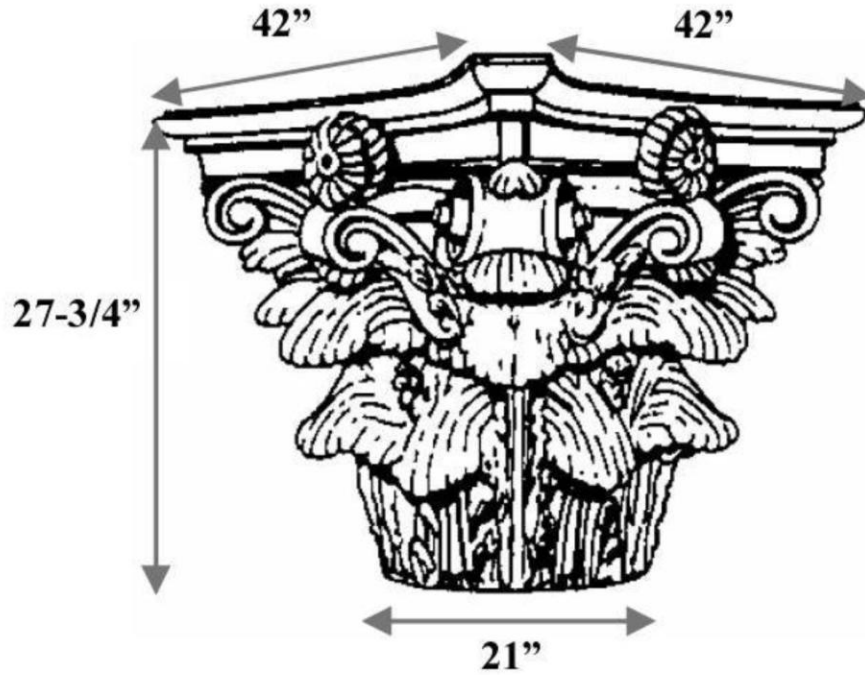

CHADSWORTH COLUMNS

1-800-COLUMNS | www.COLUMNS.com | shop.columns.com

ROMAN CORINTHIAN CAPITAL

FOR A 22" - 24" COLUMN

Quantity:
Material: PolyStone® Composite
Load-Bearing: Yes

Name: Roman Corinthian
Part #: DECO-RC-21-CM-A-9
Column Size: 22" - 24"

Diameter: 21"
Height: 27-3/4" (+ 5/8" Plug)
Abacus: 42" x 42"

FULL ROUND

3/4 CORNER ROUND

2/3 CHORD ROUND

HALF ROUND

3/4 CHORD ROUND

SLIDE-ON ROUND

SPLIT FOR REASSEMBLY