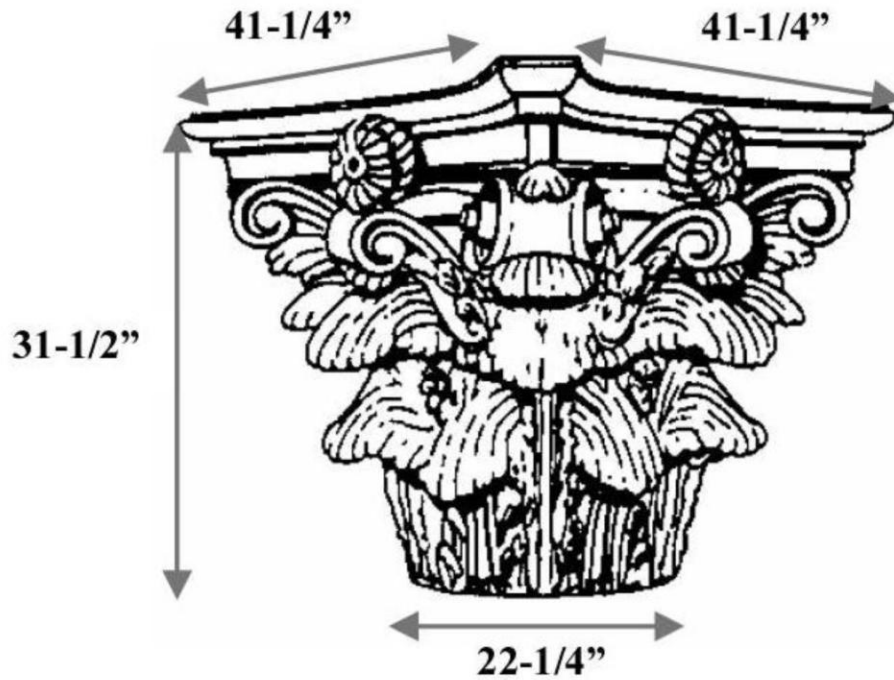

CHADSWORTH COLUMNS

1-800-COLUMNS | www.COLUMNS.com | shop.columns.com

ROMAN CORINTHIAN CAPITAL

FOR A 24" - 26" COLUMN

Quantity:	Name: Roman Corinthian	Diameter: 22-1/4"
Material: PolyStone® Composite	Part #: DECO-RC-22-1/4-CM-A-9	Height: 31-1/2" (+ 5/8" Plug)
Load-Bearing: Yes	Column Size: 24" - 26"	Abacus: 41-1/4" x 41-1/4"

FULL ROUND

3/4 CORNER ROUND

2/3 CHORD ROUND

HALF ROUND

3/4 CHORD ROUND

SLIDE-ON ROUND

SPLIT FOR REASSEMBLY

APPROVED BY