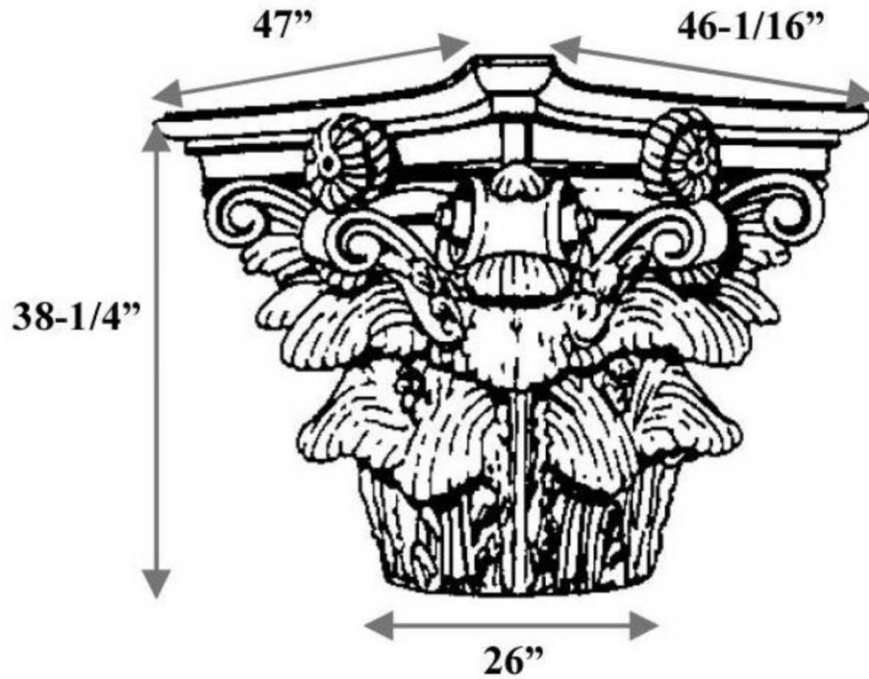

CHADSWORTH COLUMNS

1-800-COLUMNS | www.COLUMNS.com | shop.columns.com

ROMAN CORINTHIAN CAPITAL FOR A 30" COLUMN

| | | |
|---------------------------------------|----------------------------------|--------------------------------------|
| Quantity: | Name: Roman Corinthian | Diameter: 26" |
| Material: PolyStone® Composite | Part #: DECO-RC-26-CM-A-9 | Height: 38-1/4" (+ 5/8" Plug) |
| Load-Bearing: Yes | Column Size: 30" | Abacus: 47" x 46-1/16" |

FULL
ROUND

3/4 CORNER
ROUND

2/3 CHORD
ROUND

HALF
ROUND

3/4 CHORD
ROUND

SLIDE-ON
ROUND

SPLIT FOR
REASSEMBLY

APPROVED BY