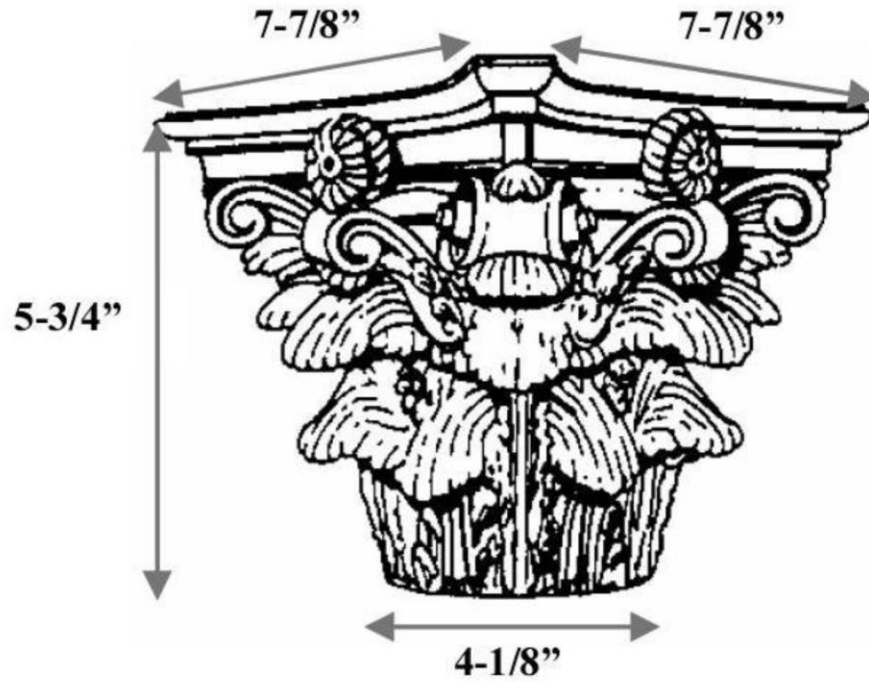

CHADSWORTH COLUMNS

1-800-COLUMNS | www.COLUMNS.com | shop.columns.com

ROMAN CORINTHIAN CAPITAL FOR A 6" COLUMN

Quantity:	Name: Roman Corinthian	Diameter: 4-1/8"
Material: PolyStone® Composite	Part #: DECO-RC-04-1/8-CM-A-9	Height: 5-3/4"
Load-Bearing: Yes	Column Size: 6"	Abacus: 7-7/8" x 7-7/8"

FULL
ROUND

3/4 CORNER
ROUND

2/3 CHORD
ROUND

HALF
ROUND

3/4 CHORD
ROUND

SLIDE-ON
ROUND

SPLIT FOR
REASSEMBLY

APPROVED BY