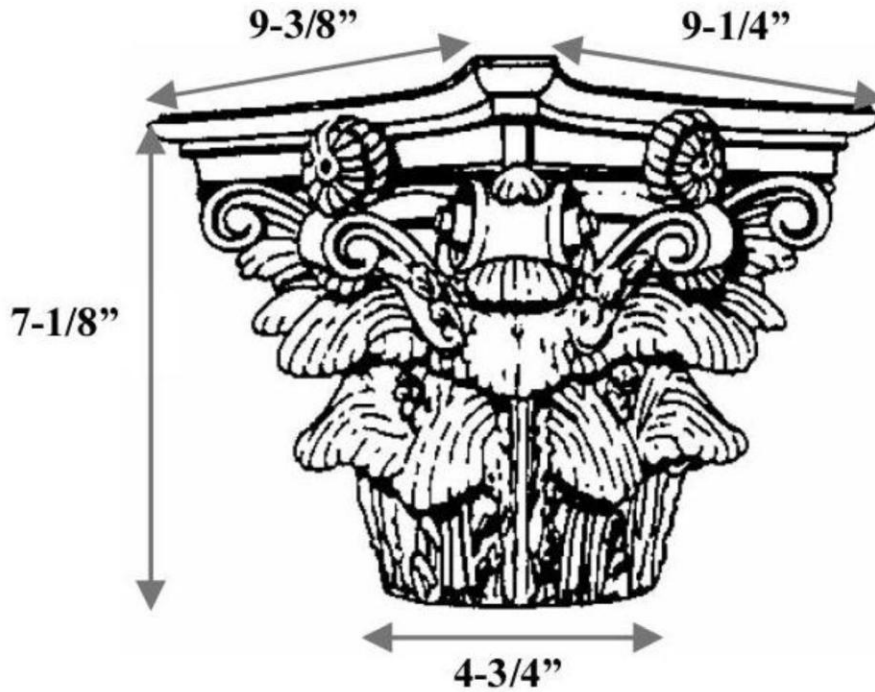

CHADSWORTH COLUMNS

1-800-COLUMNS | www.COLUMNS.com | shop.columns.com

ROMAN CORINTHIAN CAPITAL FOR A 6" COLUMN

Quantity:
Material: PolyStone® Composite
Load-Bearing: Yes

Name: Roman Corinthian
Part #: DECO-RC-04-3/4-CM-A-9
Column Size: 6"

Diameter: 4-3/4"
Height: 7-1/8"
Abacus: 9-3/8" x 9-1/4"

FULL
ROUND

3/4 CORNER
ROUND

2/3 CHORD
ROUND

HALF
ROUND

3/4 CHORD
ROUND

SLIDE-ON
ROUND

SPLIT FOR
REASSEMBLY