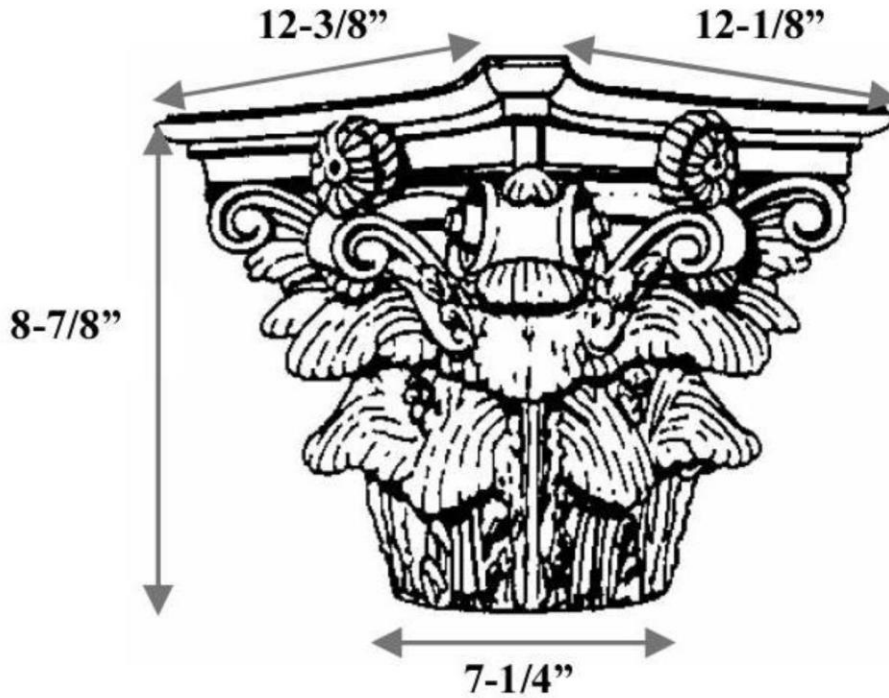

## ROMAN CORINTHIAN CAPITAL FOR AN 8" COLUMN

<b>Quantity:</b>	<b>Name:</b> Roman Corinthian	<b>Diameter:</b> 7-1/4"
<b>Material:</b> PolyStone® Composite	<b>Part #:</b> DECO-RC-07-1/4-CM-A-9	<b>Height:</b> 8-7/8"
<b>Load-Bearing:</b> Yes	<b>Column Size:</b> 8"	<b>Abacus:</b> 12-3/8" x 12-1/8"