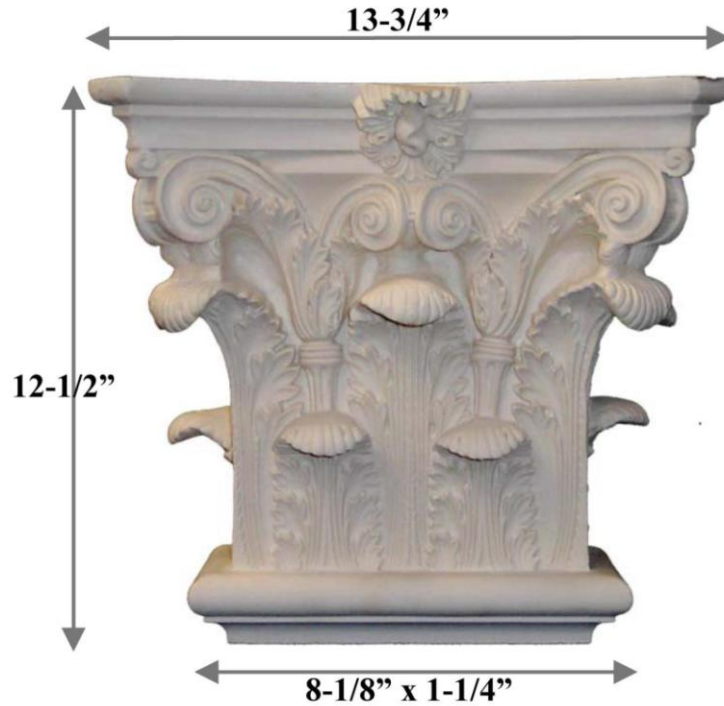

CHADSWORTH COLUMNS

1-800-COLUMNS | www.COLUMNS.com | shop.columns.com

ROMAN CORINTHIAN PILASTER CAPITAL FOR AN 8" COLUMN

Quantity:
Material: PolyStone® Composite
Load-Bearing: Yes

Name: Roman Corinthian
Part #: DECO-RC-08-1/8-CM-F-9
Column Size: 8"

Width: 8-1/8" x 4-1/4"
Height: 12-1/2"
Abacus: 13-3/4"

APPROVED BY _____
DATE _____

CHADSWORTH'S 1.800.COLUMNS
 277 NORTH FRONT STREET
 HISTORIC WILMINGTON, NC 28401
www.COLUMNS.com

PROJECT _____
CUSTOMER _____