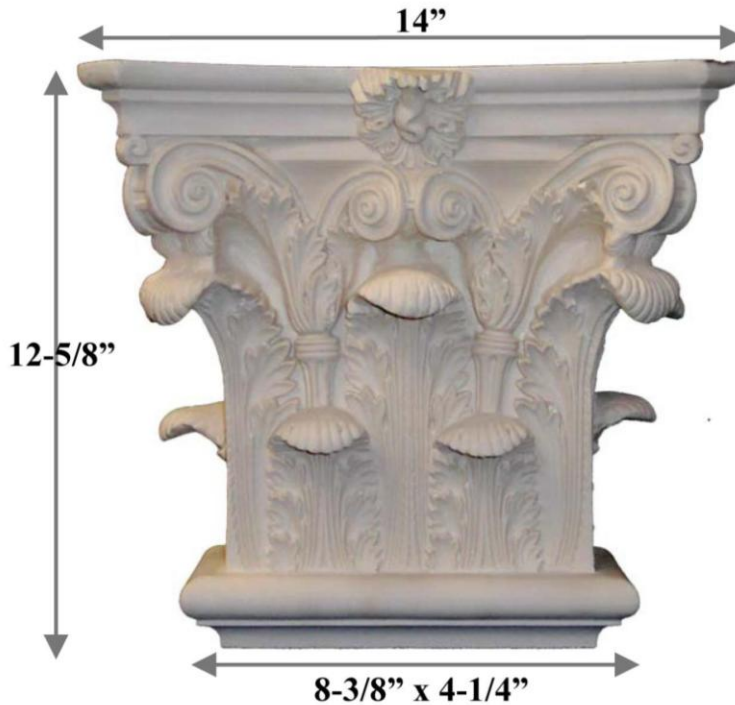

CHADSWORTH COLUMNS

1-800-COLUMNS | www.COLUMNS.com | shop.columns.com

ROMAN CORINTHIAN PILASTER CAPITAL FOR AN 8" COLUMN

Quantity:	Name: Roman Corinthian	Width: 8-3/8" x 4-1/4"
Material: PolyStone® Composite	Part #: DECO-RC-08-3/8-CM-F-9	Height: 12-5/8"
Load-Bearing: Yes	Column Size: 8"	Abacus: 14"

APPROVED BY

DATE

CHADSWORTH'S 1.800.COLUMNS
277 NORTH FRONT STREET
HISTORIC WILMINGTON, NC 28401
www.COLUMNS.com

PROJECT

CUSTOMER
