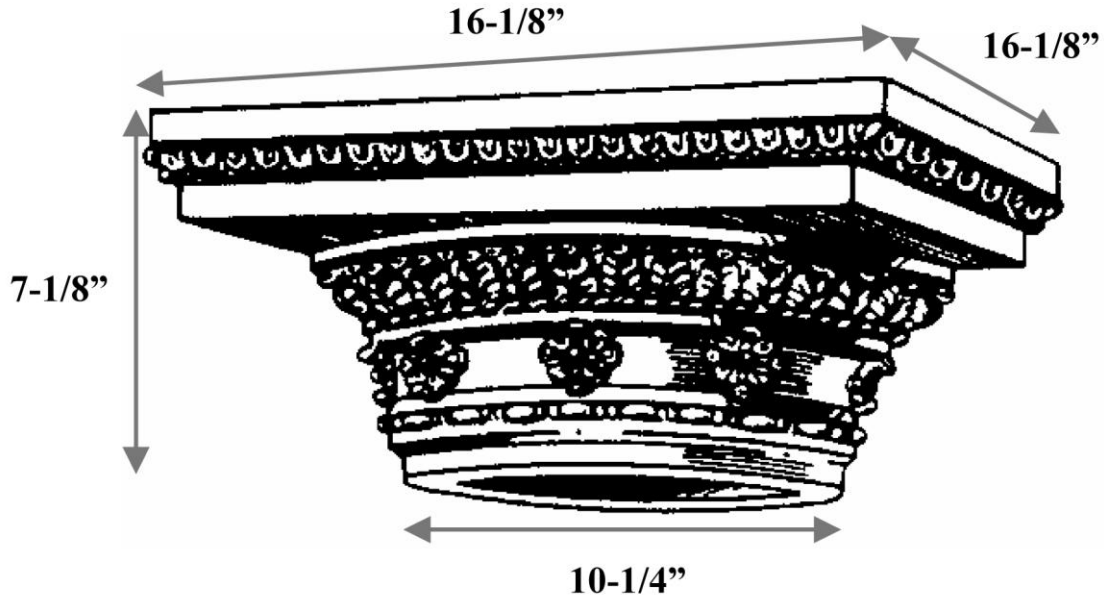

CHADSWORTH COLUMNS

1-800-COLUMNS | www.COLUMNS.com | shop.columns.com

ROMAN DORIC RENAISSANCE CAPITAL

FOR A 12" COLUMN

Quantity:	Name: Roman Doric Renaissance	Diameter: 10-1/4"
Material: PolyStone® Composite	Part #: DECO-RDR-10-1/4-CM-A-9	Height: 7-1/8"
Load-Bearing: Yes	Column Size: 12"	Abacus: 16-1/8" x 16-1/8"

FULL ROUND

3/4 CORNER ROUND

2/3 CHORD ROUND

HALF ROUND

3/4 CHORD ROUND

SLIDE-ON ROUND

SPLIT FOR REASSEMBLY

APPROVED BY