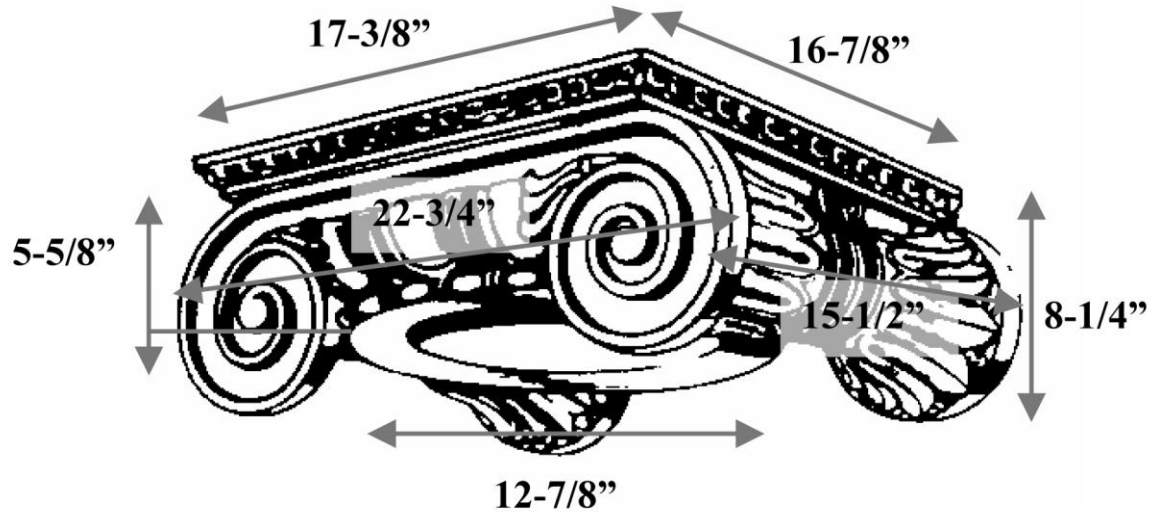

## ROMAN IONIC CAPITAL FOR A 14" COLUMN

<b>Quantity:</b>
<b>Material:</b> PolyStone® Composite
<b>Load-Bearing:</b> Yes

<b>Name:</b> Roman Ionic
<b>Part #:</b> DECO-RI-12-7/8-CM-A-9
<b>Column Size:</b> 14"

<b>Diameter:</b> 12-7/8"
<b>Height:</b> 5-5/8"
<b>Abacus:</b> 17-3/8" x 16-7/8"

FULL ROUND

3/4 CORNER ROUND

2/3 CHORD ROUND

HALF ROUND

3/4 CHORD ROUND

SLIDE-ON ROUND

SPLIT FOR REASSEMBLY