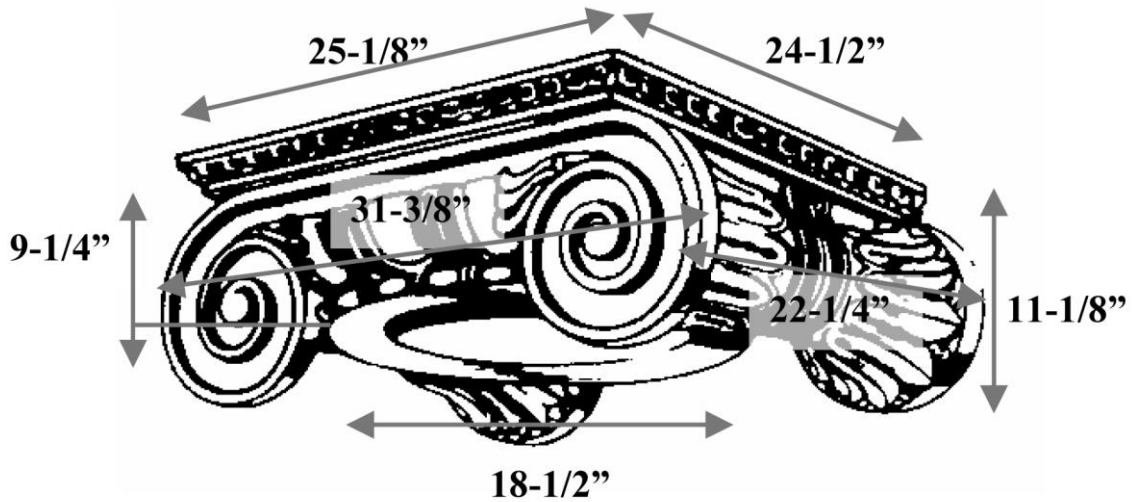

CHADSWORTH COLUMNS

1-800-COLUMNS | www.COLUMNS.com | shop.columns.com

ROMAN IONIC CAPITAL FOR A 20" COLUMN

| | | |
|---------------------------------------|--------------------------------------|----------------------------------|
| Quantity: | Name: Roman Ionic | Diameter: 18-1/2" |
| Material: PolyStone® Composite | Part #: DECO-RI-18-1/2-CM-A-9 | Height: 9-1/4" |
| Load-Bearing: Yes | Column Size: 20" | Abacus: 25-1/8" x 24-1/2" |

FULL ROUND

3/4 CORNER ROUND

2/3 CHORD ROUND

HALF ROUND

3/4 CHORD ROUND

SLIDE-ON ROUND

SPLIT FOR REASSEMBLY

APPROVED BY