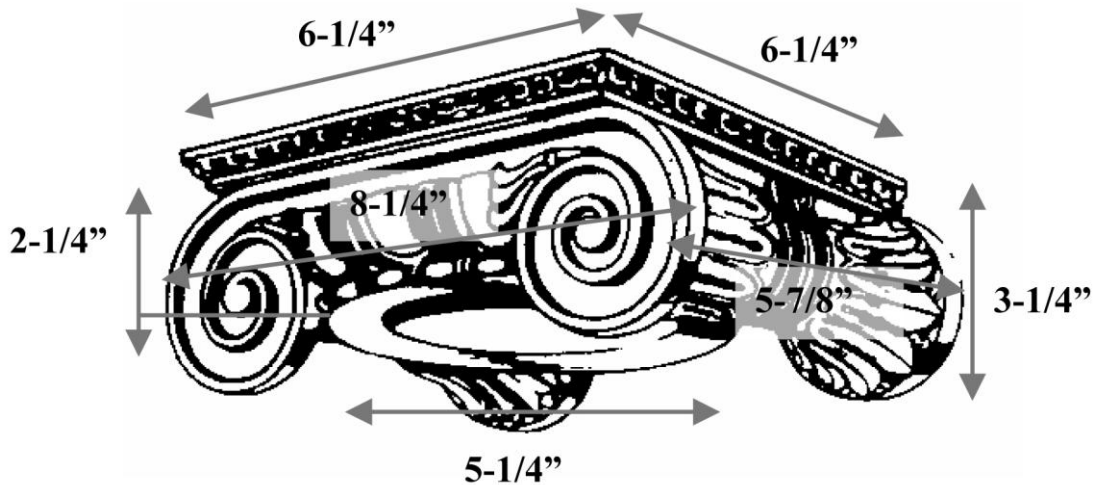

CHADSWORTH COLUMNS

1-800-COLUMNS | www.COLUMNS.com | shop.columns.com

ROMAN IONIC CAPITAL FOR A 6" COLUMN

Quantity:	Name: Roman Ionic	Diameter: 5-1/4"
Material: PolyStone® Composite	Part #: DECO-RI-05-1/4-CM-A-9	Height: 2-1/4"
Load-Bearing: Yes	Column Size: 6"	Abacus: 6-1/4" x 6-1/4"

FULL ROUND

3/4 CORNER ROUND

2/3 CHORD ROUND

HALF ROUND

3/4 CHORD ROUND

SLIDE-ON ROUND

SPLIT FOR REASSEMBLY

APPROVED BY