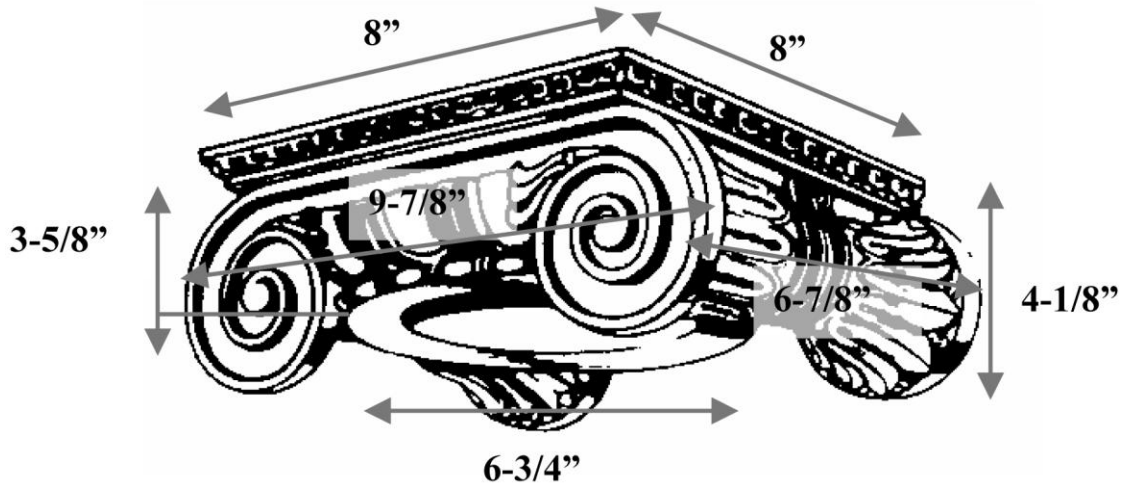

CHADSWORTH COLUMNS

1-800-COLUMNS | www.COLUMNS.com | shop.columns.com

ROMAN IONIC CAPITAL FOR AN 8" COLUMN

Quantity:	Name: Roman Ionic	Diameter: 6-3/4"
Material: PolyStone® Composite	Part #: DECO-RI-06-3/4-CM-A-9	Height: 3-5/8"
Load-Bearing: Yes	Column Size: 8"	Abacus: 8" x 8"

FULL ROUND

3/4 CORNER ROUND

2/3 CHORD ROUND

HALF ROUND

3/4 CHORD ROUND

SLIDE-ON ROUND

SPLIT FOR REASSEMBLY

APPROVED BY