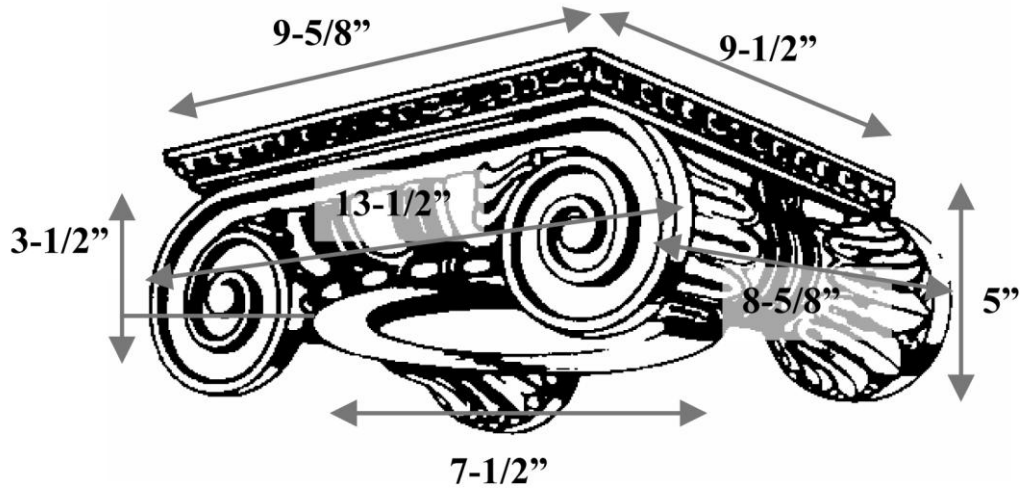

CHADSWORTH COLUMNS

1-800-COLUMNS | www.COLUMNS.com | shop.columns.com

ROMAN IONIC CAPITAL FOR AN 8" COLUMN

Quantity:	Name: Roman Ionic	Diameter: 7-1/2"
Material: PolyStone® Composite	Part #: DECO-RI-07-1/2-CM-A-9	Height: 3-1/2"
Load-Bearing: Yes	Column Size: 8"	Abacus: 9-5/8" x 9-1/2"

FULL ROUND

3/4 CORNER ROUND

2/3 CHORD ROUND

HALF ROUND

3/4 CHORD ROUND

SLIDE-ON ROUND

SPLIT FOR REASSEMBLY

APPROVED BY