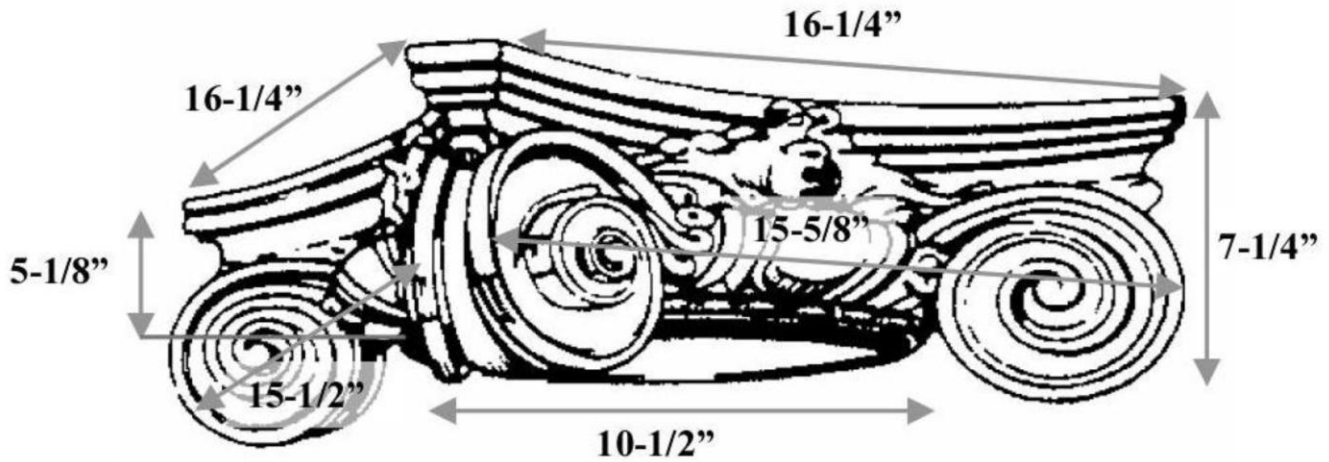

## SCAMOZZI CAPITAL FOR A 12" COLUMN

|                                       |  |                                  |
|---------------------------------------|--|----------------------------------|
| <b>Quantity:</b>                      | <b>Name:</b> Scamozzi                  | <b>Diameter:</b> 10-1/2"         |
| <b>Material:</b> PolyStone® Composite | <b>Part #:</b> DECO-SCMZ-10-1/2-CM-A-9 | <b>Height:</b> 5-1/8"            |
| <b>Load-Bearing:</b> Yes              | <b>Column Size:</b> 12"                | <b>Abacus:</b> 16-1/4" x 16-1/4" |