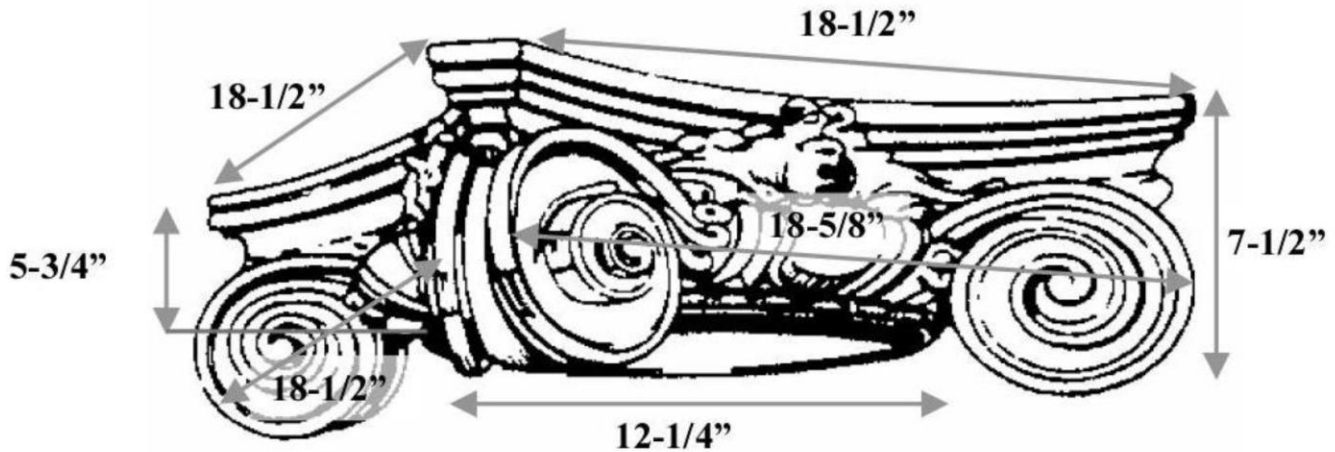

CHADSWORTH COLUMNS

1-800-COLUMNS | www.COLUMNS.com | shop.columns.com

SCAMOZZI CAPITAL FOR A 14" COLUMN

Quantity:	Name: Scamozzi	Diameter: 12-1/4"
Material: PolyStone® Composite	Part #: DECO-SCMZ-12-1/4-CM-A-9	Height: 5-3/4"
Load-Bearing: Yes	Column Size: 14"	Abacus: 18-1/2" x 18-1/2"

FULL ROUND

3/4 CORNER ROUND

2/3 CHORD ROUND

HALF ROUND

3/4 CHORD ROUND

SLIDE-ON ROUND

SPLIT FOR REASSEMBLY

APPROVED BY _____
DATE _____