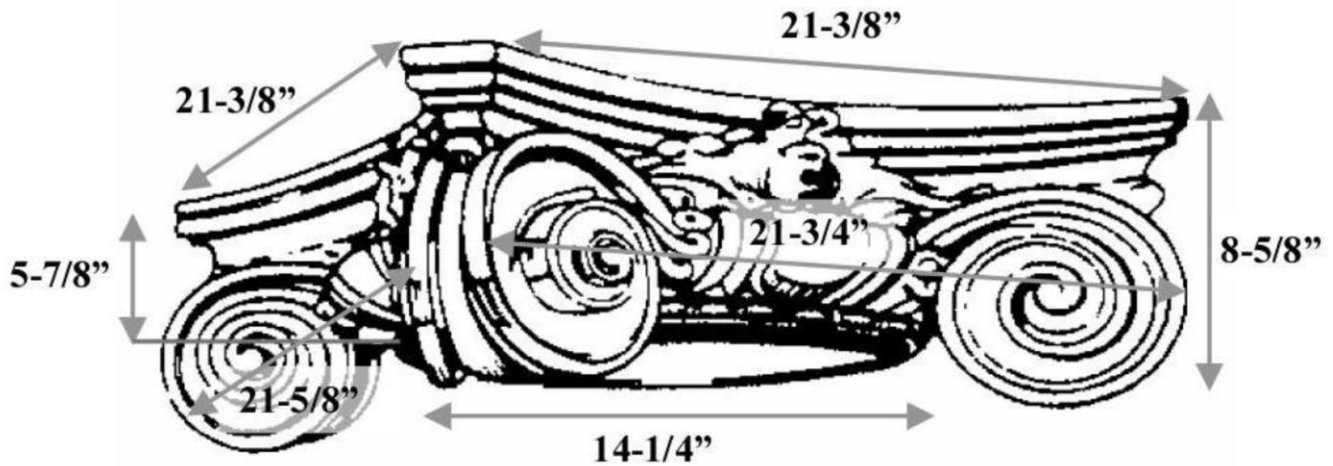

## SCAMOZZI CAPITAL FOR A 16" COLUMN

<b>Quantity:</b>	<b>Name:</b> Scamozzi	<b>Diameter:</b> 14-1/4"
<b>Material:</b> PolyStone® Composite	<b>Part #:</b> DECO-SCMZ-14-1/4-CM-A-9	<b>Height:</b> 5-7/8"
<b>Load-Bearing:</b> Yes	<b>Column Size:</b> 16"	<b>Abacus:</b> 21-3/8" x 21-3/8"