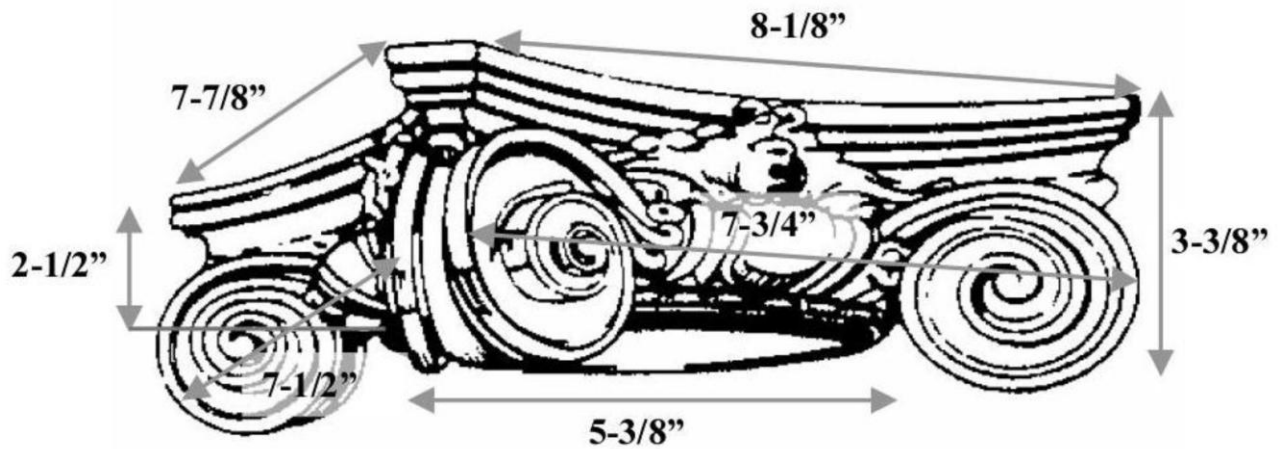

CHADSWORTH COLUMNS

1-800-COLUMNS | www.COLUMNS.com | shop.columns.com

SCAMOZZI CAPITAL FOR A 6" COLUMN

Quantity:	Name: Scamozzi	Diameter: 5-3/8"
Material: PolyStone® Composite	Part #: DECO-SCMZ-05-3/8-CM-A-9	Height: 2-1/2"
Load-Bearing: Yes	Column Size: 6"	Abacus: 8-1/8" x 7-7/8"

FULL ROUND

3/4 CORNER ROUND

2/3 CHORD ROUND

HALF ROUND

3/4 CHORD ROUND

SLIDE-ON ROUND

SPLIT FOR REASSEMBLY

APPROVED BY _____
DATE _____