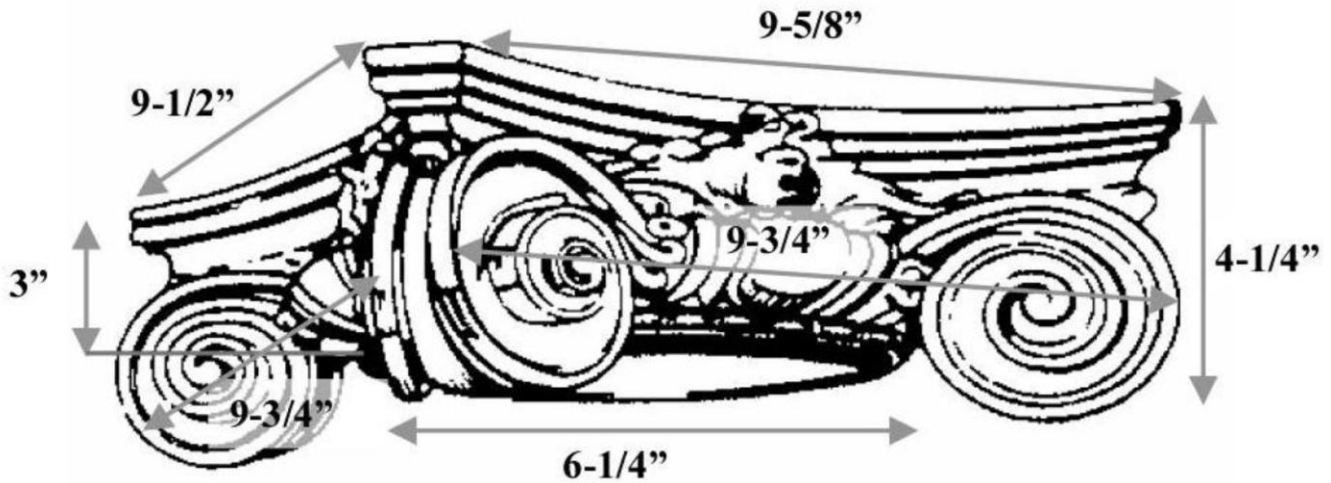

CHADSWORTH COLUMNS

1-800-COLUMNS | www.COLUMNS.com | shop.columns.com

SCAMOZZI CAPITAL FOR AN 8" COLUMN

Quantity:	Name: Scamozzi	Diameter: 6-1/4"
Material: PolyStone® Composite	Part #: DECO-SCMZ-06-1/4-CM-A-9	Height: 3"
Load-Bearing: Yes	Column Size: 8"	Abacus: 9-5/8" x 9-1/2"

FULL ROUND

3/4 CORNER ROUND

2/3 CHORD ROUND

HALF ROUND

3/4 CHORD ROUND

SLIDE-ON ROUND

SPLIT FOR REASSEMBLY

APPROVED BY _____
DATE _____