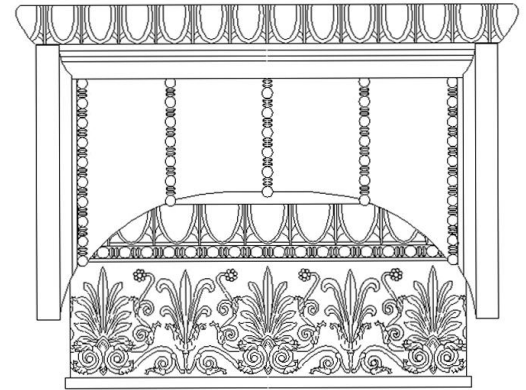

# CHADSWORTH COLUMNS

1-800-COLUMNS | www.COLUMNS.com | shop.columns.com

## GREEK ERECHTHEUM W/ NECKING CAPITAL

STAIN-GRADE WOOD W/ HAND-APPLIED COMPO ORNAMENTATION

<b>Quantity:</b>
<b>Material:</b> Stain-Grade Wood / Compo
<b>Load-Bearing:</b> Yes

<b>Name:</b> Greek Erechtheum w/ Neck
<b>Part #:</b> DECO-GEN-03-WR-A-6
<b>Capital Shape:</b> Full Round (Shape A)

<b>Diameter (D):</b> 3"
<b>Height (H):</b> 2-3/4"
<b>Abacus (A):</b> 5-1/8"

APPROVED BY _____
DATE _____

**CHADSWORTH'S 1.800.COLUMNS**  
 277 NORTH FRONT STREET  
 HISTORIC WILMINGTON, NC 28401  
 www.COLUMNS.com