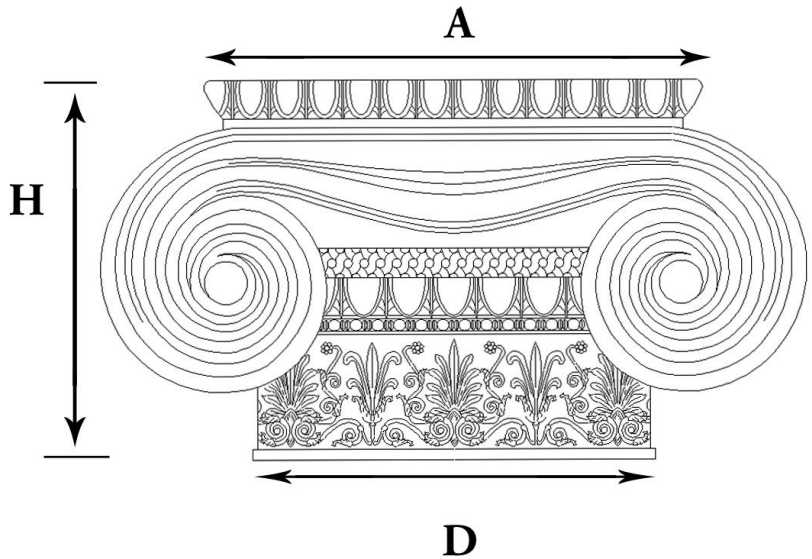

## GREEK ERECHTHEUM W/ NECKING CAPITAL

STAIN-GRADE WOOD W/ HAND-APPLIED COMPO ORNAMENTATION

<b>Quantity:</b>
<b>Material:</b> Stain-Grade Wood / Compo
<b>Load-Bearing:</b> Yes

<b>Name:</b> Greek Erechtheum w/ Neck
<b>Part #:</b> DECO-GEN-03-WR-A-6
<b>Capital Shape:</b> Full Round (Shape A)

<b>Diameter (D):</b> 3"
<b>Height (H):</b> 2-3/4"
<b>Abacus (A):</b> 5-1/8"

APPROVED BY _____
DATE _____

**CHADSWORTH'S 1.800.COLUMNS**  
 277 NORTH FRONT STREET  
 HISTORIC WILMINGTON, NC 28401  
 www.COLUMNS.com