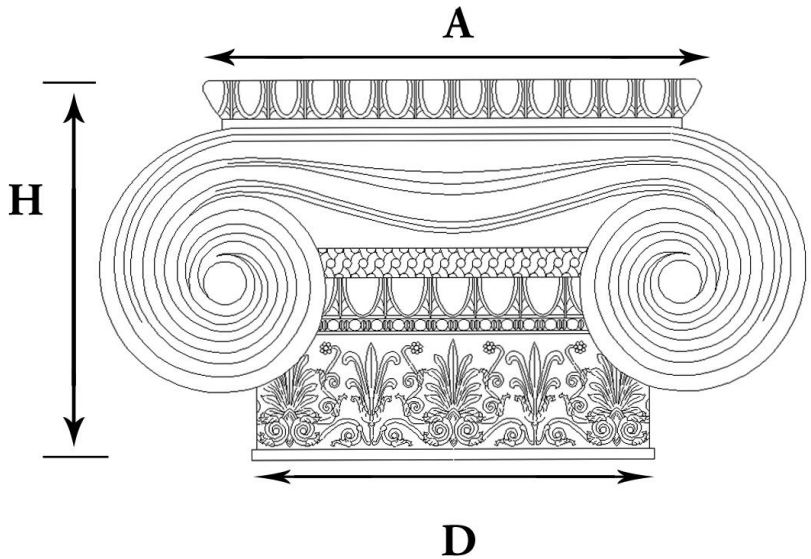

CHADSWORTH COLUMNS

1-800-COLUMNS | www.COLUMNS.com | shop.columns.com

GREEK ERECHTHEUM W/ NECKING CAPITAL

STAIN-GRADE WOOD W/ HAND-APPLIED COMPO ORNAMENTATION

Quantity:
Material: Stain-Grade Wood / Compo
Load-Bearing: Yes

Name: Greek Erechtheum w/ Neck
Part #: DECO-GEN-07-1/2-WR-A-6
Capital Shape: Full Round (Shape A)

Diameter (D): 7-1/2"
Height (H): 6-3/8"
Abacus (A): 12-3/8"

APPROVED BY _____
DATE _____

CHADSWORTH'S 1.800.COLUMNS
 277 NORTH FRONT STREET
 HISTORIC WILMINGTON, NC 28401
 www.COLUMNS.com