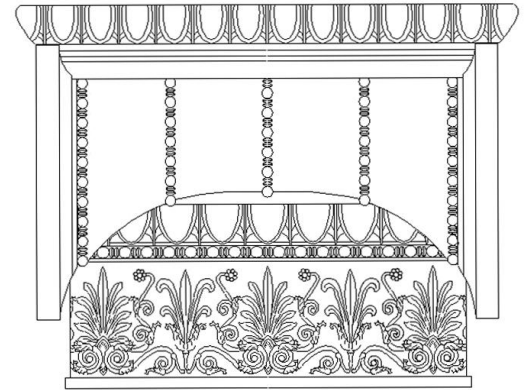

CHADSWORTH COLUMNS

1-800-COLUMNS | www.COLUMNS.com | shop.columns.com

GREEK ERECHTHEUM W/ NECKING CAPITAL

STAIN-GRADE WOOD W/ HAND-APPLIED COMPO ORNAMENTATION

Quantity:
Material: Stain-Grade Wood / Compo
Load-Bearing: Yes

Name: Greek Erechtheum w/ Neck
Part #: DECO-GEN-07-1/2-WR-A-6
Capital Shape: Full Round (Shape A)

Diameter (D): 7-1/2"
Height (H): 6-3/8"
Abacus (A): 12-3/8"

APPROVED BY _____
DATE _____

CHADSWORTH'S 1.800.COLUMNS
 277 NORTH FRONT STREET
 HISTORIC WILMINGTON, NC 28401
 www.COLUMNS.com