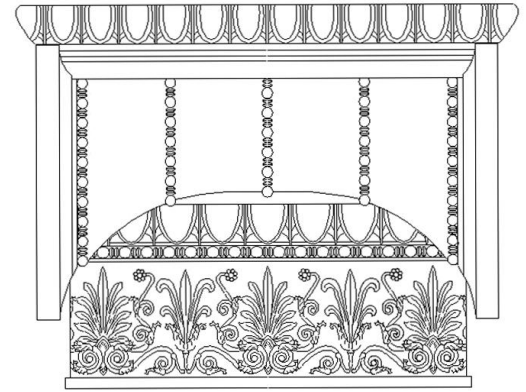

# CHADSWORTH COLUMNS

1-800-COLUMNS | www.COLUMNS.com | shop.columns.com

## GREEK ERECHTHEUM W/ NECKING CAPITAL

STAIN-GRADE WOOD W/ HAND-APPLIED COMPO ORNAMENTATION

<b>Quantity:</b>
<b>Material:</b> Stain-Grade Wood / Compo
<b>Load-Bearing:</b> Yes

<b>Name:</b> Greek Erechtheum w/ Neck
<b>Part #:</b> DECO-GEN-08-WR-A-6
<b>Capital Shape:</b> Full Round (Shape A)

<b>Diameter (D):</b> 8"
<b>Height (H):</b> 7"
<b>Abacus (A):</b> 13-7/8"

APPROVED BY _____
DATE _____

**CHADSWORTH'S 1.800.COLUMNS**  
 277 NORTH FRONT STREET  
 HISTORIC WILMINGTON, NC 28401

www.COLUMNS.com