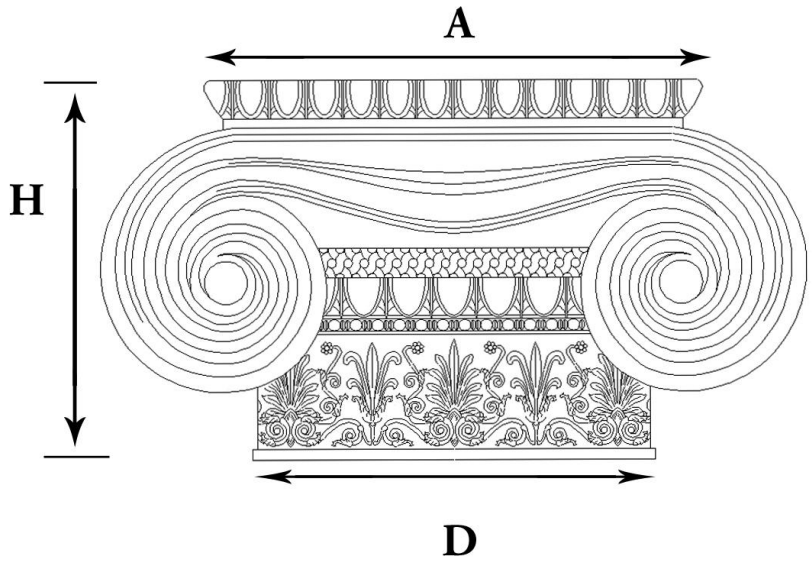

## GREEK ERECHTHEUM W/ NECKING CAPITAL

STAIN-GRADE WOOD W/ HAND-APPLIED COMPO ORNAMENTATION

<b>Quantity:</b>
<b>Material:</b> Stain-Grade Wood / Compo
<b>Load-Bearing:</b> Yes

<b>Name:</b> Greek Erechtheum w/ Neck
<b>Part #:</b> DECO-GEN-08-WR-A-6
<b>Capital Shape:</b> Full Round (Shape A)

<b>Diameter (D):</b> 8"
<b>Height (H):</b> 7"
<b>Abacus (A):</b> 13-7/8"

APPROVED BY _____
DATE _____

**CHADSWORTH'S 1.800.COLUMNS**  
 277 NORTH FRONT STREET  
 HISTORIC WILMINGTON, NC 28401

www.COLUMNS.com