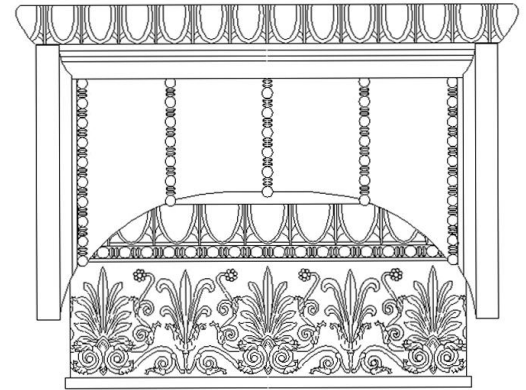

CHADSWORTH COLUMNS

1-800-COLUMNS | www.COLUMNS.com | shop.columns.com

GREEK ERECHTHEUM W/ NECKING CAPITAL

STAIN-GRADE WOOD W/ HAND-APPLIED COMPO ORNAMENTATION

Quantity:
Material: Stain-Grade Wood / Compo
Load-Bearing: Yes

Name: Greek Erechtheum w/ Neck
Part #: DECO-GEN-08-1/2-WR-A-6
Capital Shape: Full Round (Shape A)

Diameter (D): 8-1/2"
Height (H): 7-1/2"
Abacus (A): 14"

APPROVED BY _____
DATE _____

CHADSWORTH'S 1.800.COLUMNS
 277 NORTH FRONT STREET
 HISTORIC WILMINGTON, NC 28401
 www.COLUMNS.com