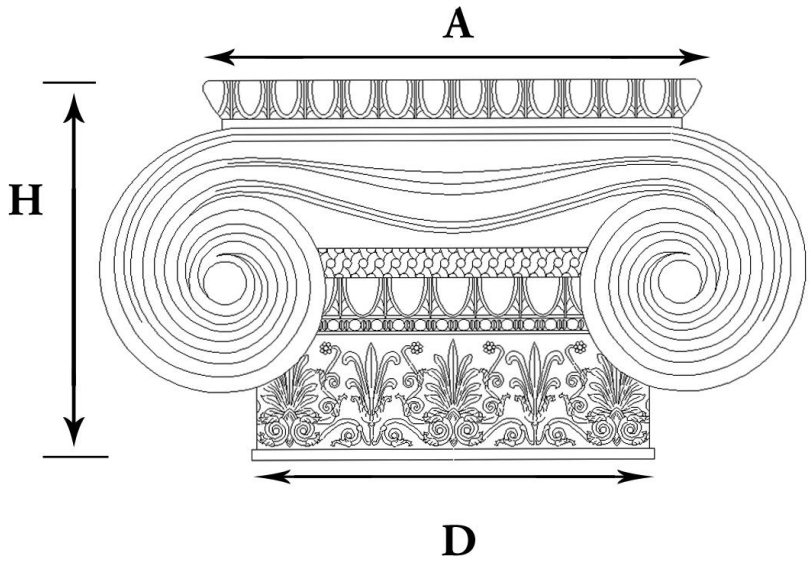

CHADSWORTH COLUMNS

1-800-COLUMNS | www.COLUMNS.com | shop.columns.com

GREEK ERECHTHEUM W/ NECKING CAPITAL

STAIN-GRADE WOOD W/ HAND-APPLIED COMPO ORNAMENTATION

Quantity:
Material: Stain-Grade Wood / Compo
Load-Bearing: Yes

Name: Greek Erechtheum w/ Neck
Part #: DECO-GEN-08-1/2-WR-A-6
Capital Shape: Full Round (Shape A)

Diameter (D): 8-1/2"
Height (H): 7-1/2"
Abacus (A): 14"

APPROVED BY _____
DATE _____

CHADSWORTH'S 1.800.COLUMNS
 277 NORTH FRONT STREET
 HISTORIC WILMINGTON, NC 28401
 www.COLUMNS.com