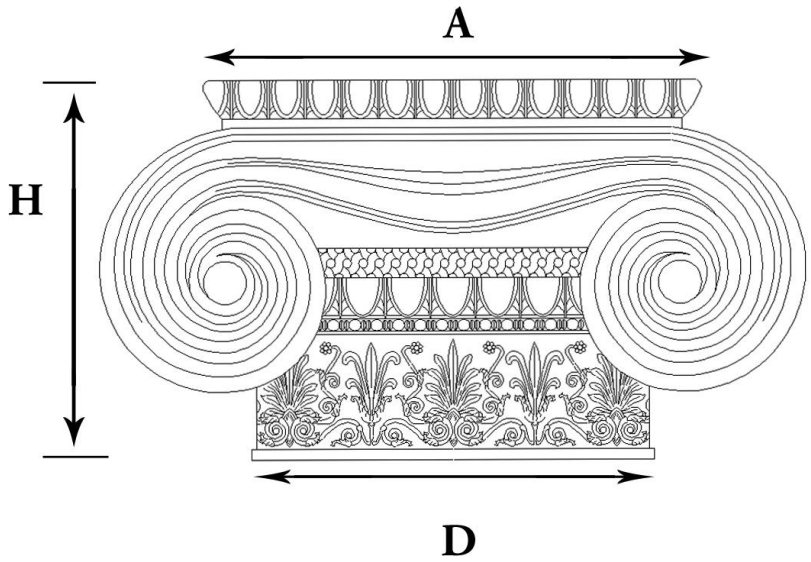

CHADSWORTH COLUMNS

1-800-COLUMNS | www.COLUMNS.com | shop.columns.com

GREEK ERECHTHEUM W/ NECKING CAPITAL

STAIN-GRADE WOOD W/ HAND-APPLIED COMPO ORNAMENTATION

| |
|---|
| Quantity: |
| Material: Stain-Grade Wood / Compo |
| Load-Bearing: Yes |

| |
|--|
| Name: Greek Erechtheum w/ Neck |
| Part #: DECO-GEN-09-WR-A-6 |
| Capital Shape: Full Round (Shape A) |

| |
|----------------------------|
| Diameter (D): 9" |
| Height (H): 8-1/4" |
| Abacus (A): 16-3/8" |