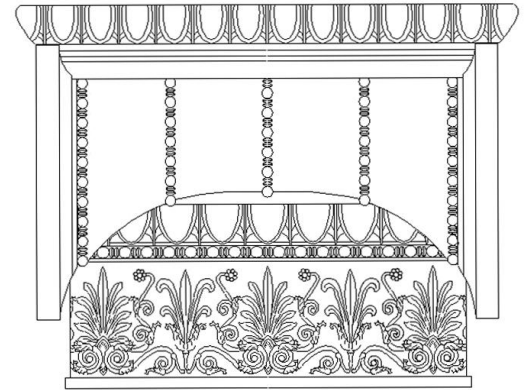

CHADSWORTH COLUMNS

1-800-COLUMNS | www.COLUMNS.com | shop.columns.com

GREEK ERECHTHEUM W/ NECKING CAPITAL

STAIN-GRADE WOOD W/ HAND-APPLIED COMPO ORNAMENTATION

| |
|---|
| Quantity: |
| Material: Stain-Grade Wood / Compo |
| Load-Bearing: Yes |

| |
|--|
| Name: Greek Erechtheum w/ Neck |
| Part #: DECO-GEN-09-WR-A-6 |
| Capital Shape: Full Round (Shape A) |

| |
|----------------------------|
| Diameter (D): 9" |
| Height (H): 8-1/4" |
| Abacus (A): 16-3/8" |