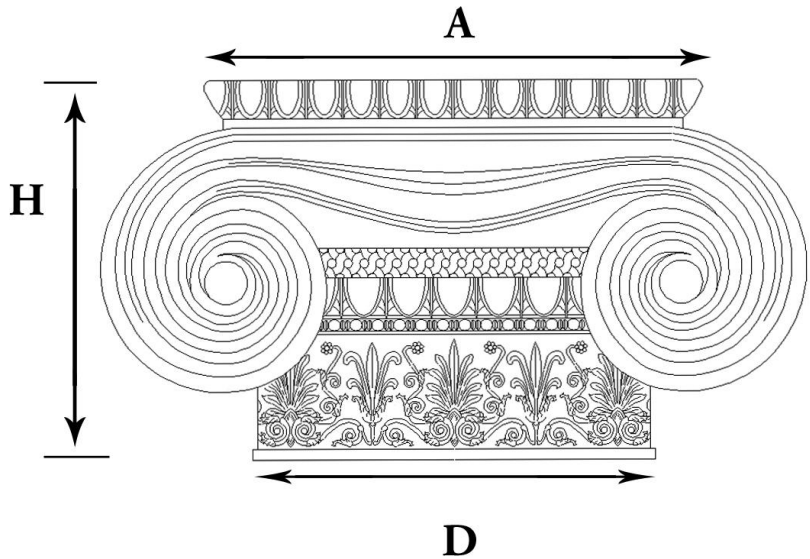

CHADSWORTH COLUMNS

1-800-COLUMNS | www.COLUMNS.com | shop.columns.com

GREEK ERECHTHEUM W/ NECKING CAPITAL

STAIN-GRADE WOOD W/ HAND-APPLIED COMPO ORNAMENTATION

Quantity:
Material: Stain-Grade Wood / Compo
Load-Bearing: Yes

Name: Greek Erechtheum w/ Neck
Part #: DECO-GEN-10-WR-A-6
Capital Shape: Full Round (Shape A)

Diameter (D): 10"
Height (H): 9-1/8"
Abacus (A): 18"

APPROVED BY _____
DATE _____

CHADSWORTH'S 1.800.COLUMNS
 277 NORTH FRONT STREET
 HISTORIC WILMINGTON, NC 28401
 www.COLUMNS.com