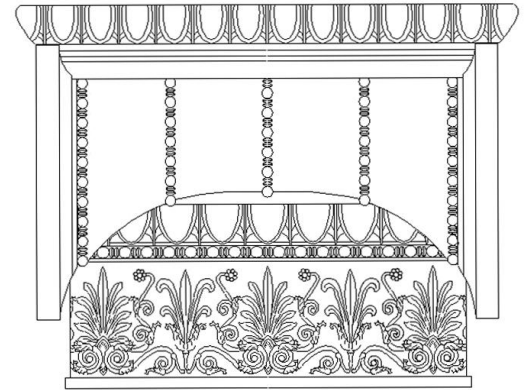

CHADSWORTH COLUMNS

1-800-COLUMNS | www.COLUMNS.com | shop.columns.com

GREEK ERECHTHEUM W/ NECKING CAPITAL

STAIN-GRADE WOOD W/ HAND-APPLIED COMPO ORNAMENTATION

Quantity:
Material: Stain-Grade Wood / Compo
Load-Bearing: Yes

Name: Greek Erechtheum w/ Neck
Part #: DECO-GEN-10-WR-A-6
Capital Shape: Full Round (Shape A)

Diameter (D): 10"
Height (H): 9-1/8"
Abacus (A): 18"

APPROVED BY _____
DATE _____

CHADSWORTH'S 1.800.COLUMNS
 277 NORTH FRONT STREET
 HISTORIC WILMINGTON, NC 28401
 www.COLUMNS.com